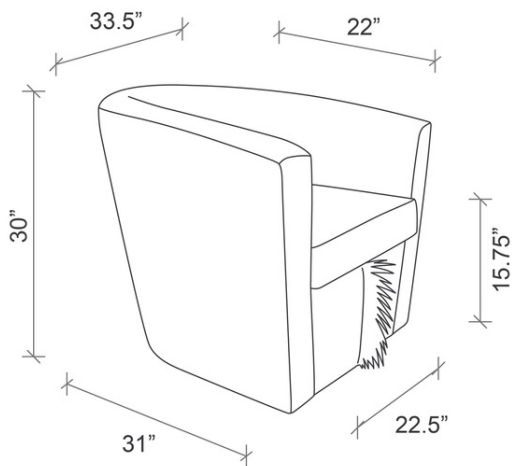

DIMENSIONS

33.5" W x 31" D x 30" H

Seat Width: 22.5"

Seat Depth: 22"

Seat Height: 15.75"

SHIPPING AND DELIVERY

- Durably wrapped and crated
- Stock supported and available for immediate delivery
- Back-order / Special-order items available for domestic shipping 12-14 weeks from receipt of deposit
- Ships on a pallet via motor freight