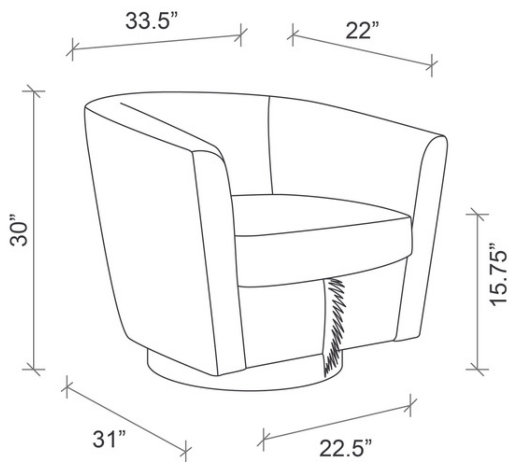

### DIMENSIONS

33.5" W x 31" D x 30" H  
Seat Width: 22.5"  
Seat Depth: 22"  
Seat Height: 15.75"