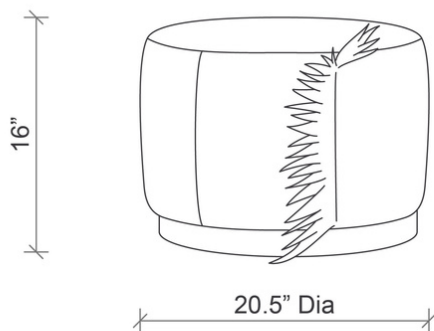

DIMENSIONS

20.5" Dia. x 16" H

SHIPPING AND DELIVERY

- Stock supported and available for immediate delivery
- Back-order / Special-order items available for domestic shipping 12-14 weeks from receipt of deposit
- Ships via FedEx Ground