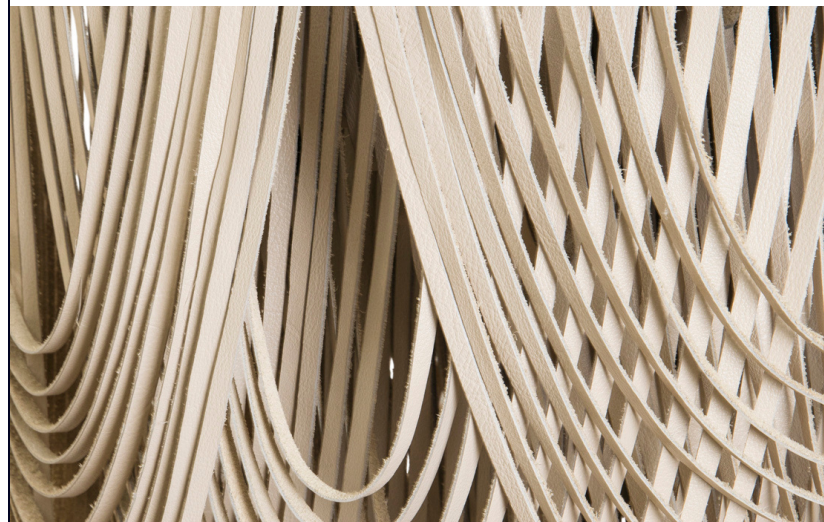

CORD COLOR

Clear

WEIGHT

Approximately 54 LBS

BULB SPECIFICATION (BULBS NOT INCLUDED)

Type: LED only
Base: E12 (Candelabra)
MAX Wattage per bulb: 7w LED
Number of bulbs required: 11
(5 x Surrounding / 6 x Middle Branch)

NGALATRADING.COM

LEATHER OPTIONS

STANDARD

Cream Stone

PREMIUM LEATHER

Black

Anthracite Grey

Putty Grey