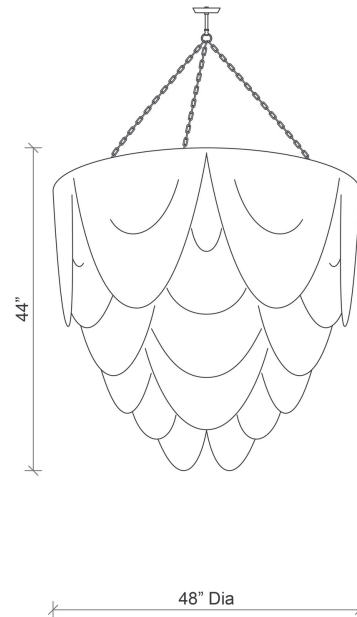

DIMENSIONS

48" Dia. x 44" H

CEILING CANOPY

5.25" Dia. x 7" H
Powder coated - antique gold (standard)
Powder coated - brushed nickel, white or black
(custom)

CHAIN

4 x 9' L chain
Powder coated - antique gold (standard)
Powder coated - brushed nickel, white or black
(custom)

CORD COLOR

Clear

WEIGHT

Approximately 54 LBS

BULB SPECIFICATION (BULBS NOT INCLUDED)

Type: LED only
Base: E12 (Candelabra)
MAX Wattage per bulb: 7w LED
Number of bulbs required: 11
(5 x Surrounding / 6 x Middle Branch)

White

Black

SPECS

48" DIA. X 44" H

TOTAL HEIGHT: 159"

44" (Fixture) + 108" (Chain)** + 7" (Ceiling canopy)

**Chain can be shortened during installation **

SHIPPING AND DELIVERY