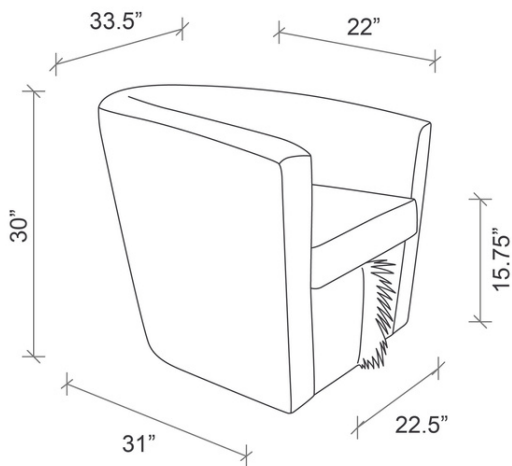

DIMENSIONS

33.5" W x 31" D x 30" H
Seat Width: 22.5"
Seat Depth: 22"
Seat Height: 15.75"

SHIPPING AND DELIVERY

- Durably wrapped and crated
- Stock supported and available for immediate delivery
- Back-order / Special-order items available for domestic shipping 12-14 weeks from receipt of deposit
- Ships on a pallet via motor freight