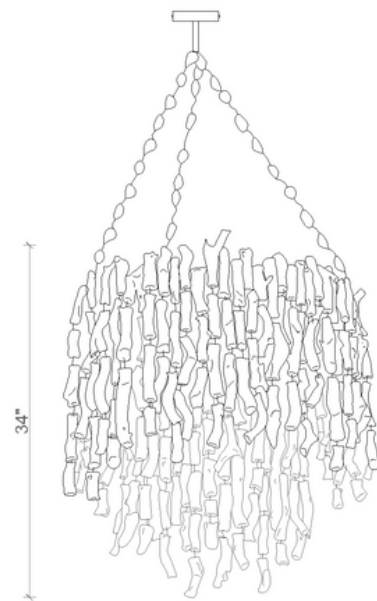

DIMENSIONS

36" Dia. x 34" H

CEILING CANOPY

5.25" Dia. X 7" H
Powder coated - antique gold (standard)
Powder coated - brushed nickel, white or black (custom)

CHAIN

3 x 6' L chain
Powder coated - antique gold (standard)
Powder coated - brushed nickel, white or black (custom)

CORD COLOR

Clear

WEIGHT

Approximately 95 LBS

BULB SPECIFICATION (BULBS NOT INCLUDED)

Type: LED only
Base: E26 (Standard Edison)
MAX Wattage per bulb: 7w LED
Number of bulbs required: 5

FINISH OPTIONS

STANDARD

Antique Gold

CUSTOM

Brushed Nickel

White

Black

Umber Grey

SPECS

36" DIA. X 34" H

TOTAL HEIGHT: 113"

34" (Fixture) + 72" (Chain)** + 7" (Ceiling canopy)

**** CHAIN CAN BE SHORTENED DURING INSTALLATION ****

SHIPPING AND DELIVERY

- Durably wrapped and crated
- Back-order / Special-order items available for domestic shipping 12-14 weeks from receipt of deposit
- Ships on a pallet via Motor freight