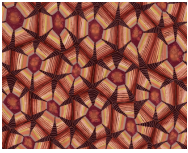

NGALA
TRADING

THANDA TORTOISE VELVET POUF

Available in two unique colors, the Thanda Tortoise Velvet Pouf showcases an interpretation of Leopard Tortoise's shell and their instinct to retract into their safe home, shielded from outside harm. Self-piped velvet fabric sits atop a powder-coated black base. Perfect to use as a foot stool, additional seating, or decorative accent.

MATERIALS AND CONSTRUCTION

Velvet fabric
High density foam
Powder coated metal

DIMENSIONS

15" Dia. x 19.5" H

FABRIC SPECIFICATION

Velvet
Composition: 66% Cotton / 31% Viscose / 3% Polyester
Martindale Rub: 40,000

FABRIC OPTIONS

Thanda Tortoise
Plum
Velvet

Thanda Tortoise
Silver
Velvet

MANUFACTURER

a
Ardmore