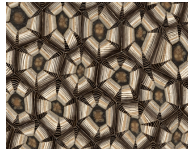

NGALA
TRADING

THANDA TORTOISE VELVET POUF

Available in two unique colors, the Thanda Tortoise Velvet Pouf showcases an interpretation of Leopard Tortoise's shell and their instinct to retract into their safe home, shielded from outside harm. Self-piped velvet fabric sits atop a powder-coated black base. Perfect to use as a foot stool, additional seating, or decorative accent.

MATERIALS AND CONSTRUCTION

Velvet fabric
High density foam
Powder coated metal

DIMENSIONS

15" Dia. x 19.5" H

FABRIC SPECIFICATION

Velvet
Composition: 66% Cotton / 31% Viscose / 3% Polyester
Martindale Rub: 40,000

FABRIC OPTIONS

Thanda Tortoise
Plum
Velvet

Thanda Tortoise
Silver
Velvet

MANUFACTURER

a
Ardmore