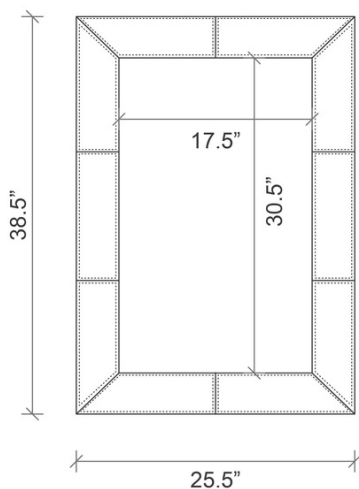

DIMENSIONS

25.5" x 38.5"

REFLECTION AREA

17.5" x 30.5"

SHIPPING AND DELIVERY

- Durably wrapped and boxed
- Stock supported and available for immediate delivery
- Back-order / Special-order items available for domestic shipping 12-14 weeks from receipt of deposit
- Ships via FedEx Ground