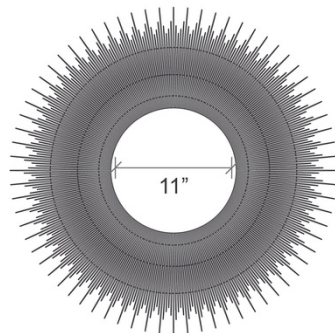

NGALA
TRADING

SMALL ROUND PORCUPINE QUILL MIRROR

An earthy yet edgy take on the classic starburst mirror, this striking piece is handcrafted from genuine porcupine quills, in Cape Town, South Africa.

Due to the use of natural materials, each piece is unique and will vary slightly from image shown.

MATERIALS AND CONSTRUCTION

Porcupine quill
Black metal frame
Copper wire
Mirror

*** Due to the use of natural materials, each piece is unique and will vary slightly from image shown ***

DIMENSIONS

27" Dia.

REFLECTION AREA

11" Dia.

SHIPPING AND DELIVERY

- Durably wrapped and boxed
- Stock supported and available for immediate delivery
- Back-order / Special-order items available for domestic shipping 12-14 weeks from receipt of deposit
- Ships via FedEx Ground
- Click [here](#) to view installation instructions