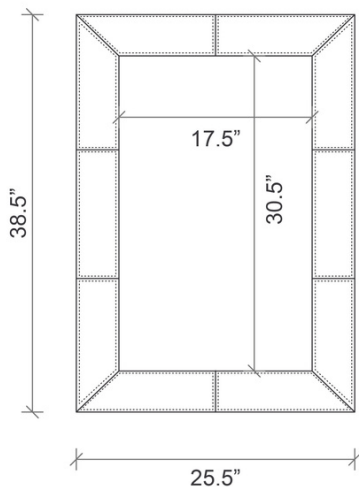

### DIMENSIONS

25.5" x 38.5"

### REFLECTION AREA

17.5" x 30.5"