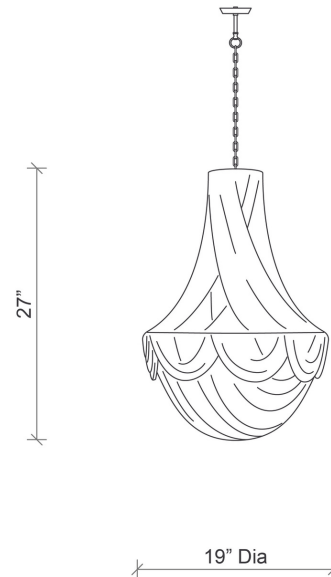

MATERIALS AND CONSTRUCTION

Hand-cut tanned bovine leather strips
Powder coated metal frame
Faceted glass beads

DIMENSIONS

19" Dia. x 27" H

CEILING CANOPY

5.25" Dia. x 7" H
Powder coated - antique gold (standard)
Powder coated - brushed nickel, white or black (custom)

CHAIN

1 x 6' L chain
Powder coated - antique gold (standard)
Powder coated - brushed nickel, white or black (custom)

CORD COLOR

Clear

WEIGHT

Approximately 8 LBS

BULB SPECIFICATION (BULBS NOT INCLUDED)

Type: LED only
Base: E26 (Standard Edison) MAX Wattage per bulb:
7w LED Number of bulbs required: 1

Black

SPECS

19" DIA. X 27" H

TOTAL HEIGHT: 106"

27" (Fixture) + 72" (Chain)** + 7" (Ceiling canopy)

Chain can be shortened during installation

SHIPPING AND DELIVERY

- Durably wrapped and boxed
- Cream-Stone leather stocked and available for immediate delivery
- Back-order / Special-order items available for domestic shipping 12-14 weeks from receipt of deposit
- Ships via FedEx Ground