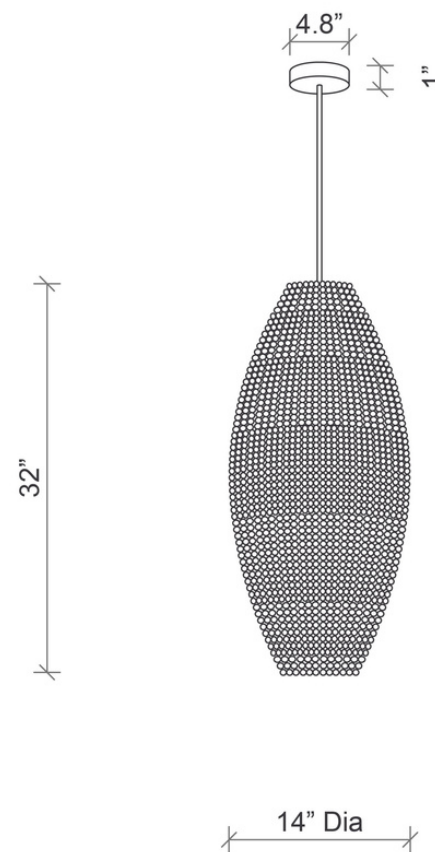

Hand beaded Imfibinga seed
Powder coated metal frame

DIMENSIONS

14" Dia. x 32" H

CEILING CANOPY

4.7" Dia. x 1" H
Powder coated - white (standard)
Powder coated - brushed nickel, antique gold or black (custom)

CABLE

1 x 6' Steel Cable

WEIGHT

Approximately 20 LBS

BULB SPECIFICATION (BULBS NOT INCLUDED)

Type: LED only
Base: E26 (Standard Edison)
MAX Wattage per bulb: 7w LED
Number of bulbs required: 2

SPECS

14" DIA. X 32" H

TOTAL HEIGHT: 105"

32" (FIXTURE) + 72"*** + 1" CEILING CANOPY)

*** CABLE CAN BE SHORTENED DURING INSTALLATION ***

SHIPPING AND DELIVERY

- Durably wrapped and boxed
- Stocked and available for immediate delivery
- Back-order / Special-order items available for domestic shipping 12-14 weeks from receipt of deposit
- Ships via FedEx Ground