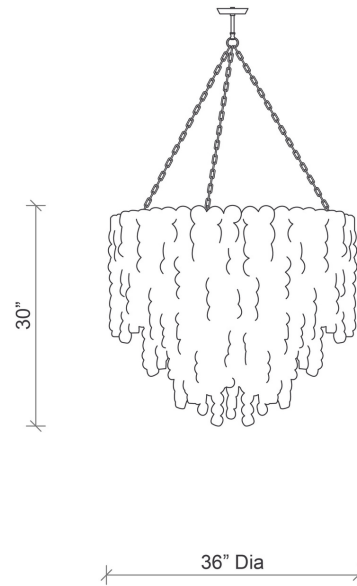

DIMENSIONS

36" Dia. x 30" H

CEILING CANOPY

5.25" Dia. X 7" H
Powder coated - antique gold (standard)
Powder coated - brushed nickel, white, black or umber
grey (custom)

CHAIN

3 x 6' L chain
Powder coated - antique gold (standard)
Powder coated - brushed nickel, white, black or umber
grey (custom)

CORD COLOR

Clear

WEIGHT

Approximately 85 LBS

BULB SPECIFICATION (BULBS NOT INCLUDED)

Type: LED only
Base: E12 (Candelabra)
MAX Wattage per bulb: 7w LED
Number of bulbs required: 7

FINISH OPTIONS

STANDARD

Antique Gold

CUSTOM

Brushed Nickel

White

Black

Umber Grey

SPECS

36" DIA. X 30" H

TOTAL HEIGHT: 109"

30" (Fixture) + 72" (Chain)** + 7" (Ceiling canopy)

**** CHAIN CAN BE SHORTENED DURING INSTALLATION ****

SHIPPING AND DELIVERY

- Durably wrapped and crated
- Natural & Antique Gold finish stocked and available for immediate delivery
- Back-order / Special-order items available for domestic shipping 12-14 weeks from receipt of deposit
- Ships on a pallet via Motor freight