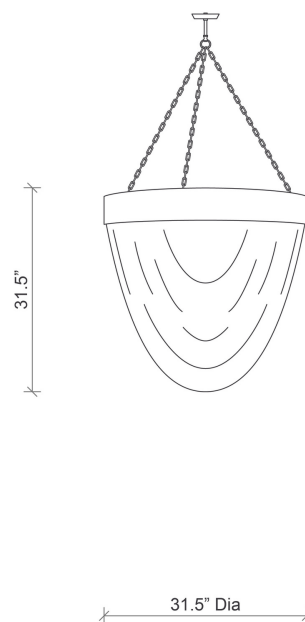

### DIMENSIONS

31.5" Dia. x 31.5" H

### CEILING CANOPY

2 x 5.25" Dia. x 7" H  
Powder coated - black (standard)  
Powder coated - brushed nickel, white or  
antique gold (custom)

## SPECS

31.5" DIA. X 31.5" H

TOTAL HEIGHT: 114"

31.5" (Fixture) + 72" (Chain)\*\* + 110.5" (Ceiling canopy)

\*\* Chain can be shortened during installation \*\*