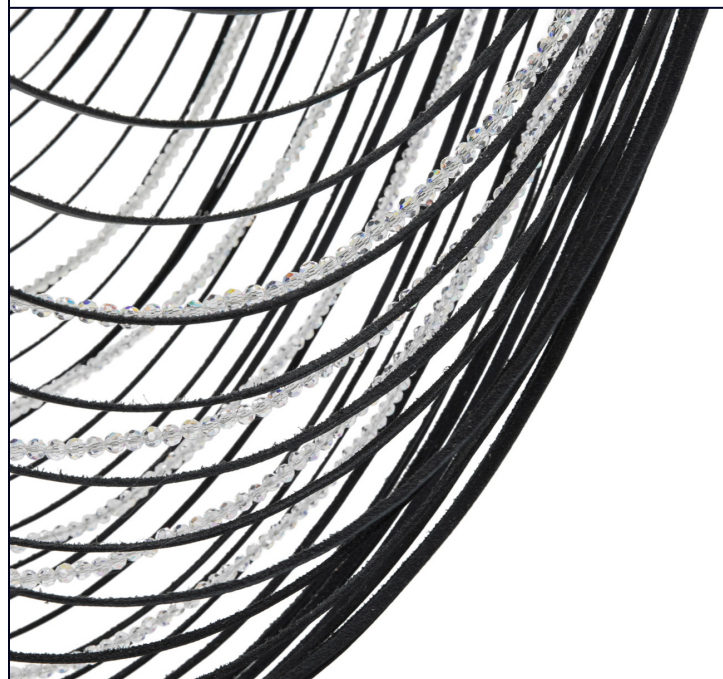

NGALA
TRADING

ROMANTIC LEATHER CHANDELIER

The Romantic Chandelier features parabolic drops of hand stripped leather and faceted glass beads beneath a brass or aluminum ring, setting a contemporary tone in any residential or commercial space.

All hard-wired lighting is UL-listed for dry locations. Not suitable for outdoor use.
6' of chain and cord supplied with each pendant.

MATERIALS AND CONSTRUCTION

Hand-cut tanned bovine leather strips
draped in parabolic swags
MDF
Faceted glass beads
Brass or aluminum surround

DIMENSIONS

31.5" Dia. x 31.5" H

CEILING CANOPY

2 x 5.25" Dia. x 7" H
Powder coated - black (standard)
Powder coated - brushed nickel, white or
antique gold (custom)

CHAIN

3 x 6' L chain
Powder coated - black (standard)
Powder coated - brushed nickel, white or
antique gold (custom)

CORD COLOR

Black (standard)

WEIGHT

Approximately 36 LBS

BULB SPECIFICATION (BULBS NOT INCLUDED)

Type: LED only
Base: E26 (Standard Edison)
MAX Wattage per bulb: 7w LED
Number of bulbs required: 2