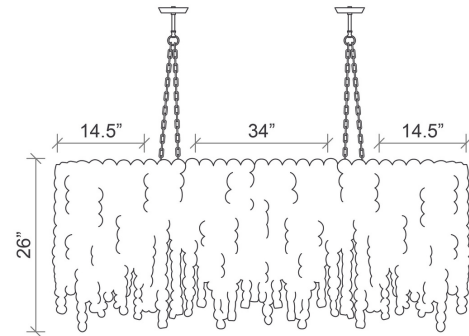

DIMENSIONS

63" W x 16" D x 26" H

CEILING CANOPY

2** x 5.25" Dia. X 7" H

Powder coated - umber grey (standard)
Powder coated - antique gold, brushed nickel, white
or black (custom)

*** Can be modified during installation to 1 ceiling canopy ***

CHAIN

4 x 6' L chain
Powder coated - umber grey (standard)
Powder coated - antique gold, brushed nickel, white
or black (custom)

CORD COLOR

Clear

WEIGHT

Approximately 110 LBS

BULB SPECIFICATION (BULBS NOT INCLUDED)

Antique Gold

SPECS

63" W X 16" D X 26" H

TOTAL HEIGHT: 105"

26" (Fixture) + 72" (Chain)** + 7" (Ceiling canopy)

** Can be modified to 1 ceiling canopy and chain can be shortened during installation **

SHIPPING AND DELIVERY