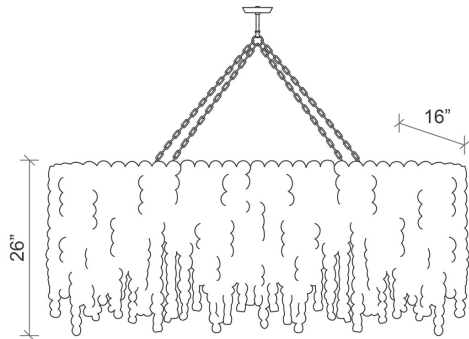

DIMENSIONS

63" W x 16" D x 26" H

CEILING CANOPY

2** x 5.25" Dia. X 7" H

Powder coated - umber grey (standard)
Powder coated - antique gold, brushed nickel, white
or black (custom)

*** Can be modified during installation to 1 ceiling canopy ***

Antique Gold

SPECS

63" W X 16" D X 26" H

TOTAL HEIGHT: 105"

26" (Fixture) + 72" (Chain)** + 7" (Ceiling canopy)

** Can be modified to 1 ceiling canopy and chain can be shortened during installation **

SHIPPING AND DELIVERY