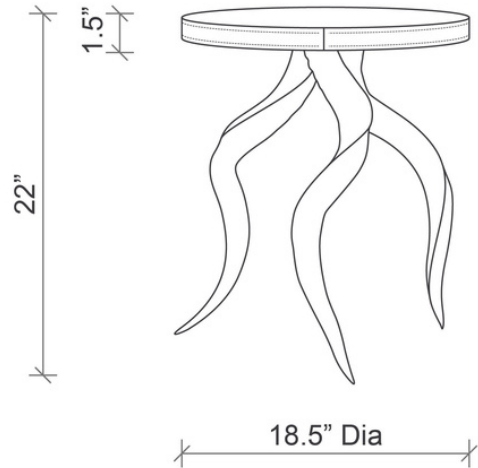

MATERIALS AND CONSTRUCTION

Natural Kudu horn
Compressed wood

DIMENSIONS

18.5" Dia. x 22" H

WEIGHT CAPACITY

Maximum 15 LBS

TABLE TOP OPTIONS

Black Cow Hide

Wood - Black

SPECS

18.5" DIA X 22" H

SHIPPING AND DELIVERY

- Stock supported
- Back-order / Special-order items available for domestic shipping 12-14 weeks from receipt of deposit
- Ships via FedEx Ground