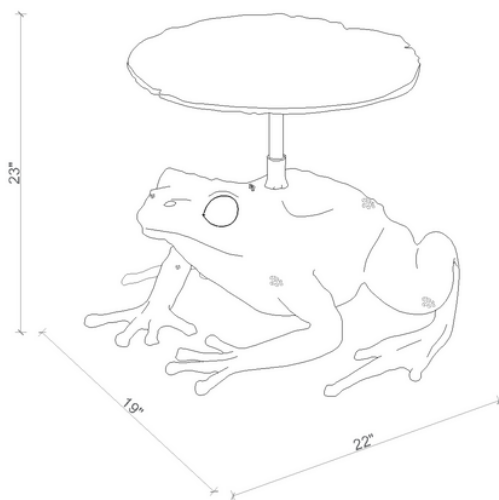

NGALA
TRADING

MATILDA TABLE

The Matilda Side Table playfully calls attention to an endangered species of mountain frog found in the Western Cape region of South Africa around the iconic Table Mountain. Each table features a sheet of solid brass that has been photo etched with baking enamel to create a mesmerizing pattern that is thrilling to touch! The intricate cast resin base faithfully reproduces the original hand-carved mold and ensures consistency on every table.

MATERIALS AND CONSTRUCTION

Cast resin
Etched brass
Bronzed steel

DIMENSIONS

19" x 22" x 23" H
Table Top: 19.75" Dia.

MANUFACTURER

egg.

SHIPPING AND DELIVERY

- Durably wrapped and crated
- Stock supported and available for immediate delivery
- Back-order / Special-order items available for domestic shipping 12-14 weeks from receipt of deposit
- Ships on a pallet via motor freight