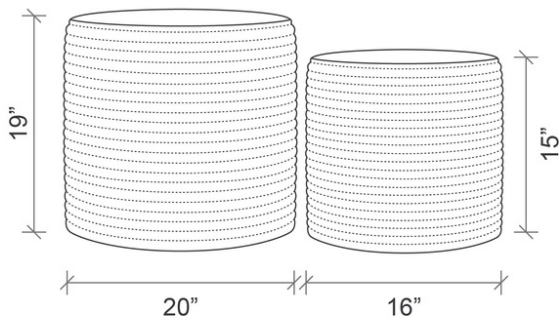

DIMENSIONS

Large: ~ 20" Dia. x 19" H
Small: ~ 16" Dia. x 15" H

SHIPPING AND DELIVERY

- Stock supported and available for immediate delivery
- Back-order / Special-order items available for domestic shipping 12-14 weeks from receipt of deposit
- Ships via FedEx Ground