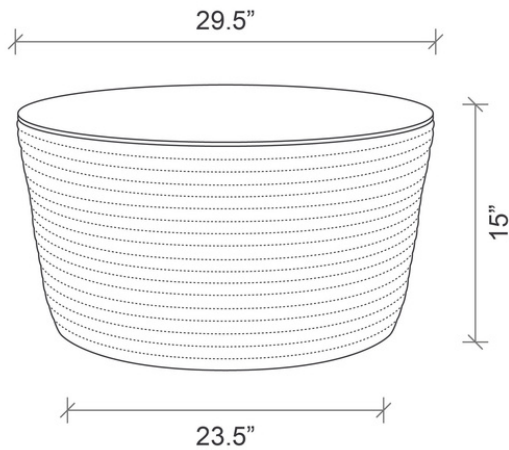

DIMENSIONS

[23.5" x 29.5] Dia. x 15" H

SHIPPING AND DELIVERY

- Stock supported and available for immediate delivery
- Back-order / Special-order items available for domestic shipping 12-14 weeks from receipt of deposit
- Ships via FedEx Ground