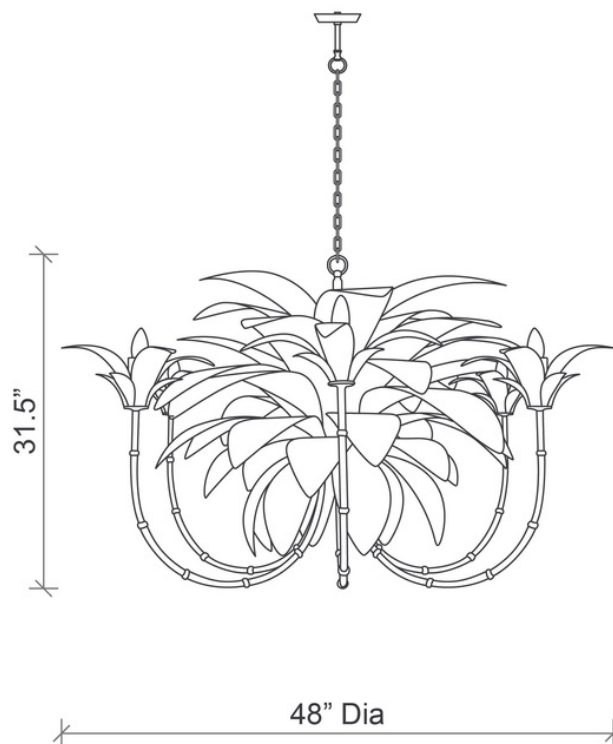

All hard-wired lighting is UL-listed for dry locations. Not suitable for outdoor use.
6' of chain and cord supplied with each pendant.

MATERIALS AND CONSTRUCTION

Powder coated steel

DIMENSIONS

48" Dia. x 31.5" H

CORD COLOR

Clear

WEIGHT

Approximately 55 LBS

BULB SPECIFICATION (BULBS NOT INCLUDED)

Type: LED only

Base: E26 (Standard Edison)

MAX Wattage per bulb: 7w LED

Black

Umber Grey

SPECS

48" DIA. X 31.5" H

TOTAL HEIGHT: 110.5"

31.5" (Fixture) + 72" (Chain)** + 7" (Ceiling canopy)

** CHAIN CAN BE SHORTENED DURING INSTALLATION **

SHIPPING AND DELIVERY

- Durably wrapped and crated
- Back-order / Special-order items available for domestic shipping 12-14 weeks from receipt of deposit
- Ships on a pallet via Motor freight

INSTALLATION AND CARE

- Pendant arrives ready to hang hardwired into standard 4" x 4" junction box in ceiling.
- Refer to installation instructions for full details.