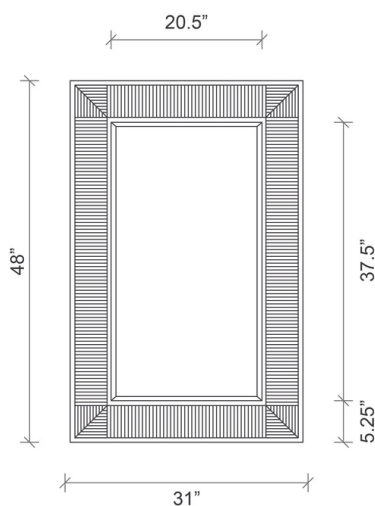

*** Due to the use of natural materials, each piece is unique and will vary slightly from image shown ***

DIMENSIONS

48" x 31"

REFLECTION AREA

37.5" x 20.5"

SHIPPING AND DELIVERY

- Durably wrapped and boxed
- Stock supported and available for immediate delivery
- Back-order / Special-order items available for domestic shipping 12-14 weeks from receipt of deposit
- Ships via FedEx Ground