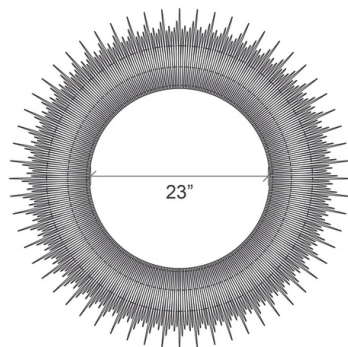

MATERIALS AND CONSTRUCTION

Porcupine quill
Black metal frame
Copper wire
Mirror

*** Due to the use of natural materials, each piece is unique and will vary slightly from image shown ***

DIMENSIONS

43" Dia.

REFLECTION AREA

23" Dia.

SHIPPING AND DELIVERY

- Durably wrapped and boxed
- Stock supported and available for immediate delivery
- Back-order / Special-order items available for domestic shipping 12-14 weeks from receipt of deposit
- Ships via FedEx Ground
- Click [here](#) to view installation instructions