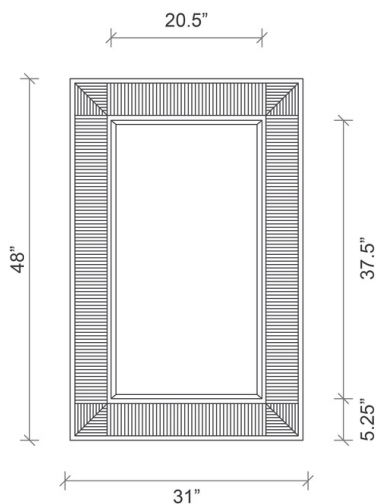

DIMENSIONS

48" x 31"

REFLECTION AREA

37.5" x 20.5"

SHIPPING AND DELIVERY

- Durably wrapped and boxed
- Stock supported and available for immediate delivery
- Back-order / Special-order items available for domestic shipping 12-14 weeks from receipt of deposit
- Ships via FedEx Ground