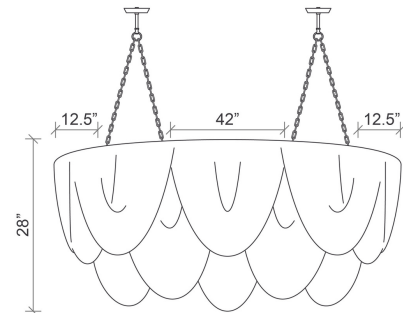

### DIMENSIONS

67" L x 24" W x 28" H

## SPECS

67" L X 24" W X 28" H

TOTAL HEIGHT: 107"

28" (Fixture) + 72" (Chain)\*\* + 7" (Ceiling canopy)

\*\* Can be modified to 1 ceiling canopy and chain can be shortened during installation \*\*