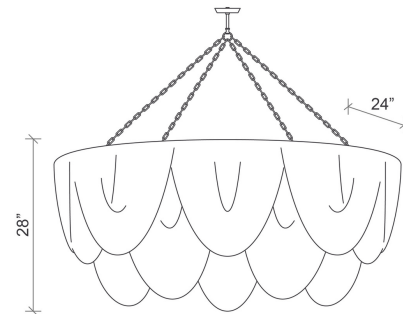

### DIMENSIONS

67" L x 24" W x 28" H

## SPECS

67" L X 24" W X 28" H

TOTAL HEIGHT: 107"

28" (Fixture) + 72" (Chain)\*\* + 7" (Ceiling canopy)

\*\* Can be modified to 1 ceiling canopy and chain can be shortened during installation \*\*