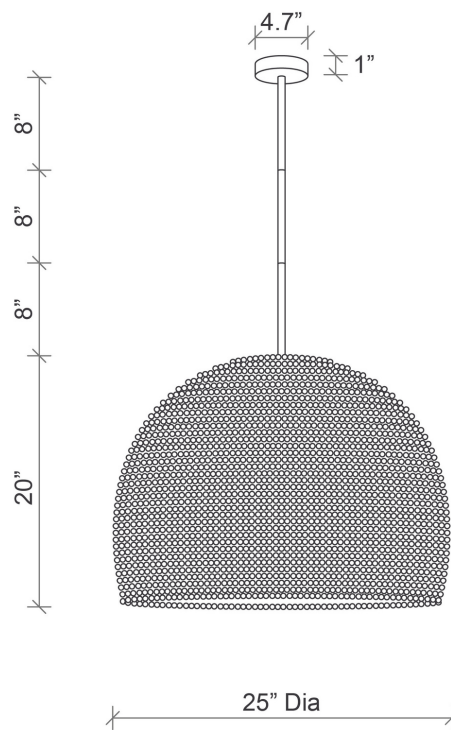

### DIMENSIONS

[25" x 24" Dia.] x 20" H

### CEILING CANOPY

4.7" Dia. x 1" H  
Powder coated - umber grey (standard)  
Powder coated - brushed nickel, white, antique gold  
or black (custom)

## SPECS

[25" X 24" DIA.] X 20" H

TOTAL HEIGHT: 45"

20" (FIXTURE) + 24" (3 X 8" ROD)\*\* + 1" CEILING CANOPY

\*\* ADDITIONAL RODS CAN BE PURCHASED IN 4", 8" & 12" \*\*