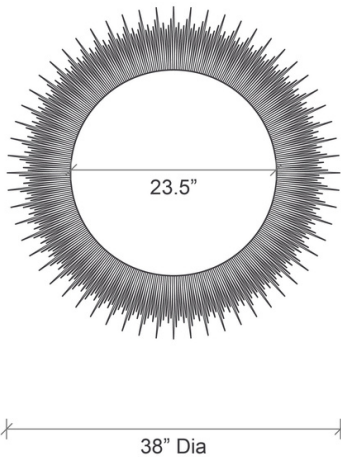

NGALA
TRADING

IMFIBINGA ROUND MIRROR

Imfibinga beads are transformed into a statement mirror suitable for any entry hall, dining or living room. Imfibinga beads derive from the seeds of species of tall grass grown and harvested in South Africa, and as such are 100% natural, vegan and sustainable.

Due to the use of natural materials, each piece is unique and will vary slightly from image shown.

MATERIALS AND CONSTRUCTION

Imfibinga Seeds
Galvanised steel wire
Mirror

*** Due to the use of natural materials, each piece is unique and will vary slightly from image shown ***

DIMENSIONS

38" Dia.

REFLECTION AREA

23.5" Dia.

SHIPPING AND DELIVERY

- Durably wrapped and boxed
- Stock supported and available for immediate delivery
- Back-order / Special-order items available for domestic shipping 12-14 weeks from receipt of deposit
- Ships via FedEx Ground