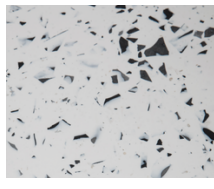

FINISH OPTIONS

Black / White

White / Grey

The Flute Table is handmade in Cape Town, South Africa out of concrete and terrazzo chips. Due to the nature of the material, hairline cracks will form over time.