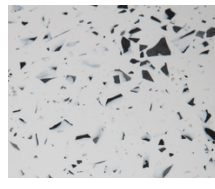

FINISH OPTIONS

Black / White

White / Grey

The Flute Table is handmade in Cape Town, South Africa out of concrete and terrazzo chips. Due to the nature of the material, hairline cracks will form over time.