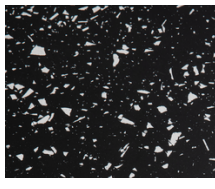

FINISH OPTIONS

Black / White

White / Grey

The Flute Table is handmade in Cape Town, South Africa out of concrete and terrazzo chips. Due to the nature of the material, hairline cracks will form over time.