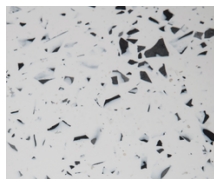

FINISH OPTIONS

Black / White

White / Grey

The Flute Table is handmade in Cape Town, South Africa out of concrete and terrazzo chips. Due to the nature of the material, hairline cracks will form over time.