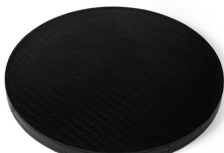

Due to the nature of our handcrafted production methods and use of natural materials (hide / horn / leather), each item may vary slightly in both finish and color.

MATERIALS AND CONSTRUCTION

Buffed & sprayed Kudu horn
Compressed wood
Stainless steel

DIMENSIONS

18.5" Dia. x 22" H

WEIGHT CAPACITY

Maximum 15 LBS

TABLE TOP OPTIONS

Black Cow Hide

Zebra Hide

Cream Cow Hide

Wildebeest Hide

Embossed
Leather - Brown

Embossed
Leather - Black

Ostrich Leather
- Black

Ostrich Leather
- Cream

Inyoka (Snake)
Embossed Vinyl

Wood - Black

SPECS