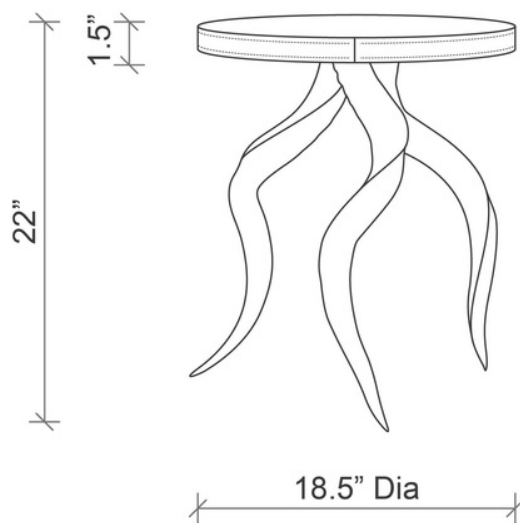

DIMENSIONS

18.5" Dia. x 22" H

WEIGHT CAPACITY

Maximum 15 LBS

TABLE TOP OPTIONS

Black Cow Hide

Zebra Hide

Cream Cow Hide

18.5" DIA X 22" H

SHIPPING AND DELIVERY

- Stock supported
- Back-order / Special-order items available for domestic shipping 12-14 weeks from receipt of deposit
- Ships via FedEx Ground

INSTALLATION AND CARE