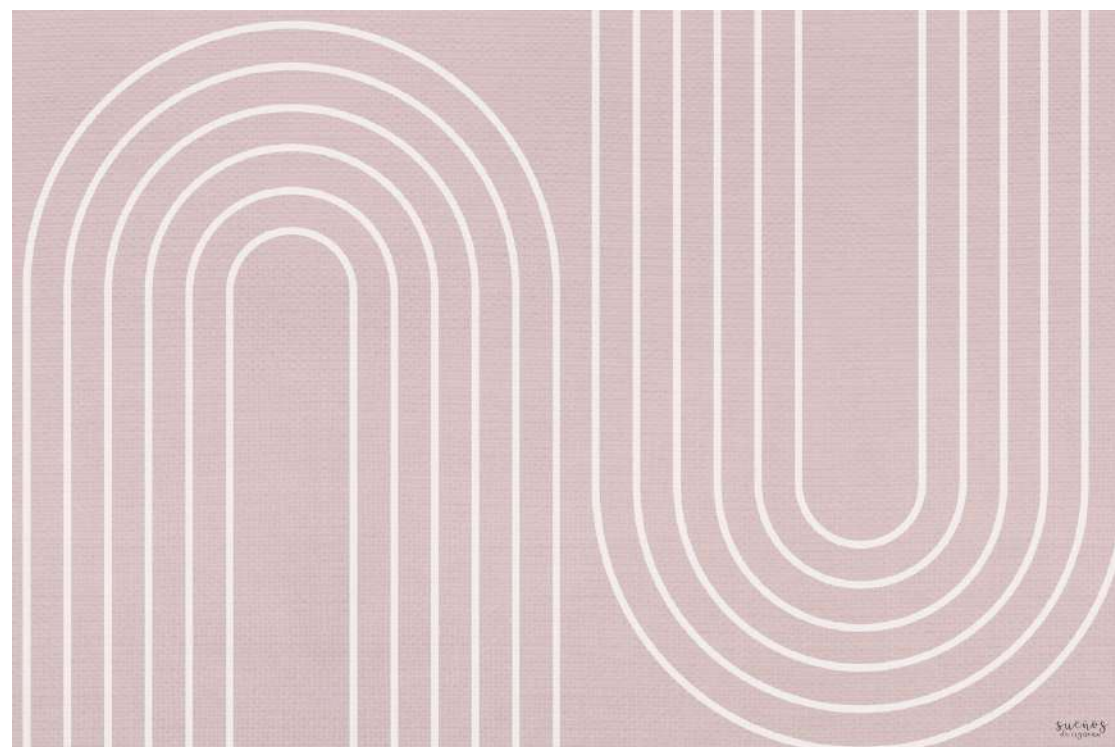

Alfombra Vinílica / Vinyl carpet 120x160 NORDIC - ROSE