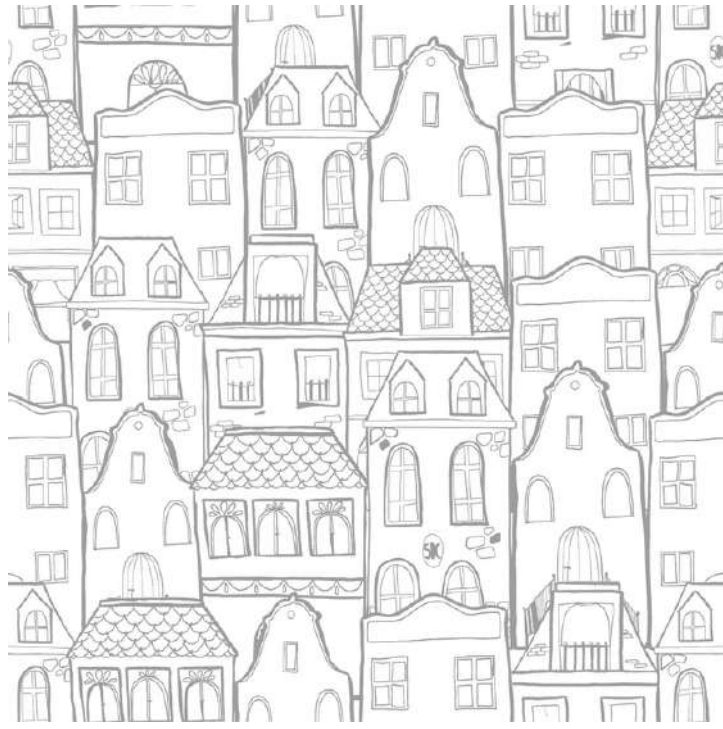

---

little house