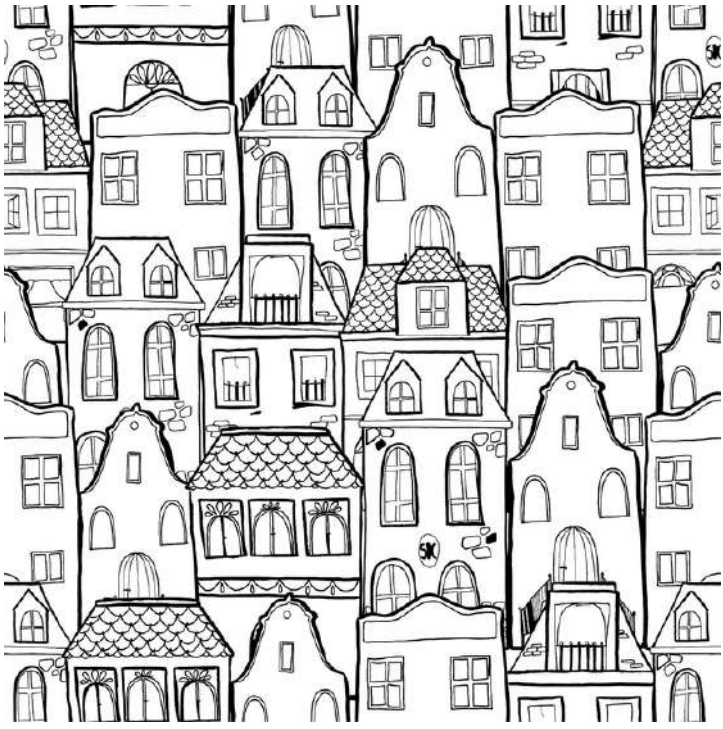

---

little house