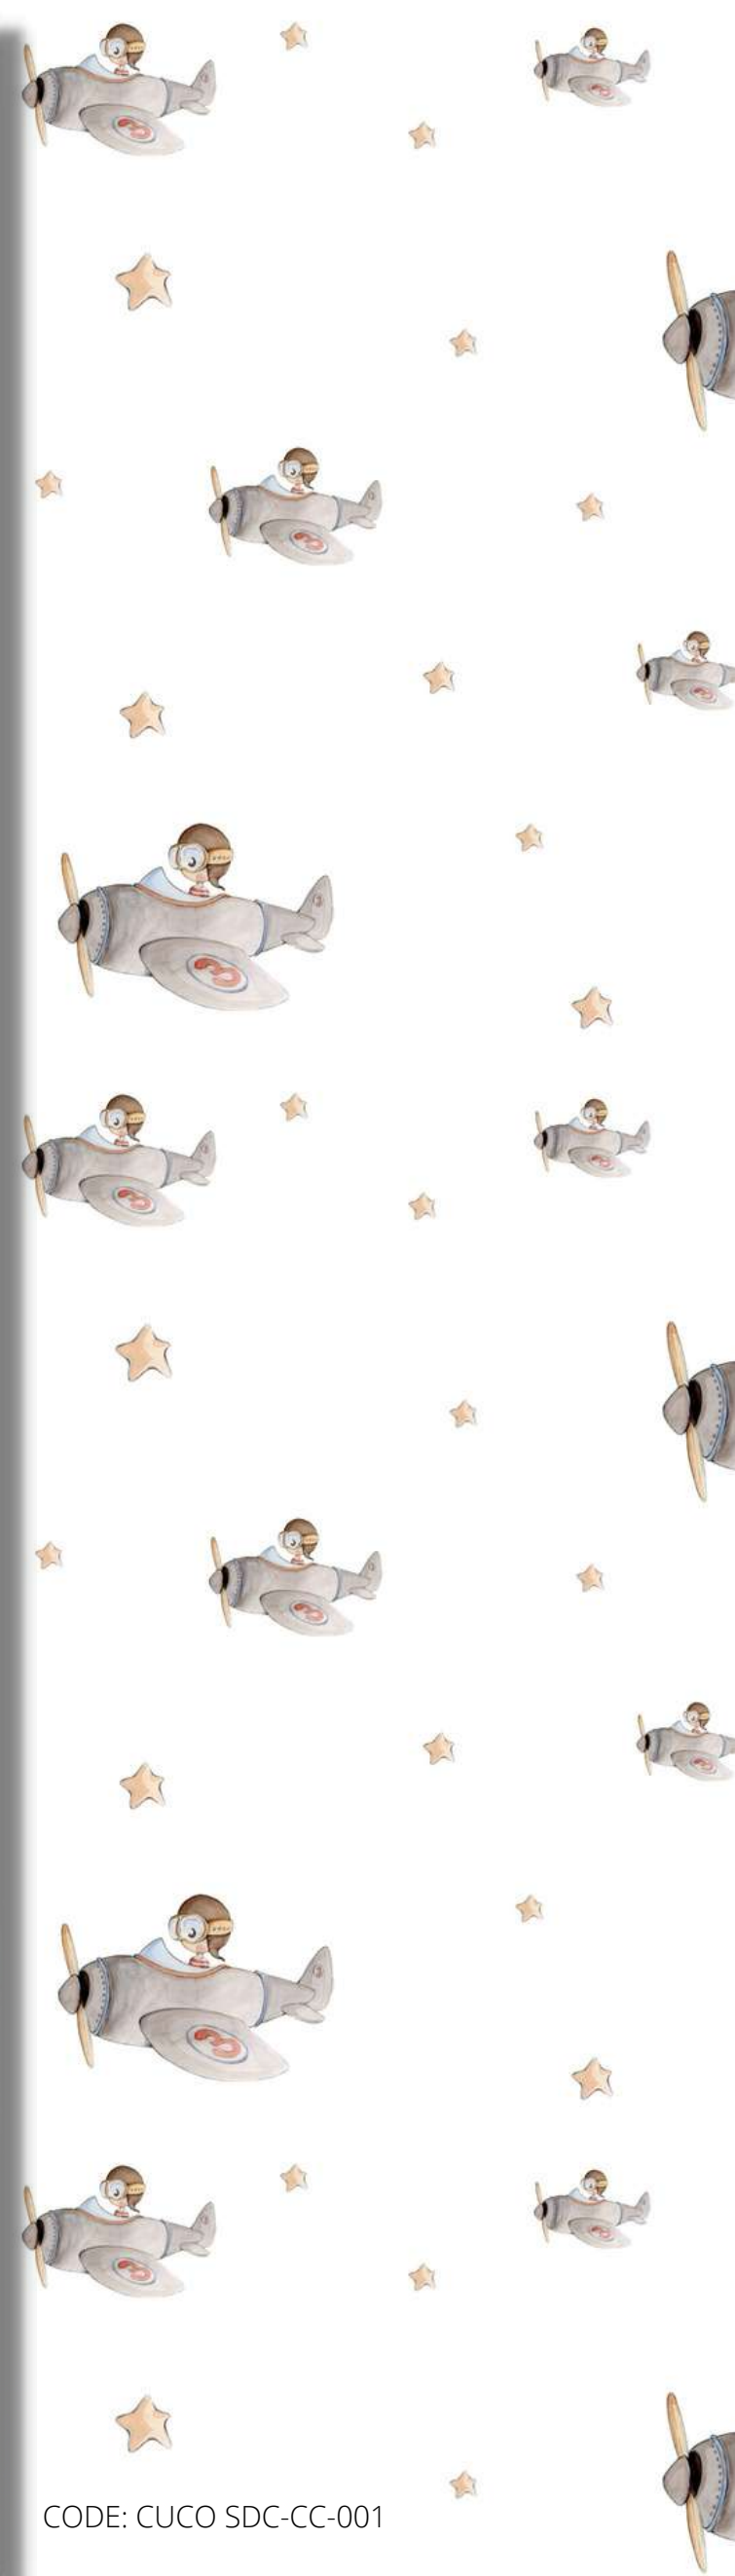

MURAL 240x220

@SUENOSDECIGUENA

*cuco aviator*

cucco

CODE: CUCCO SDC-CC-001

---