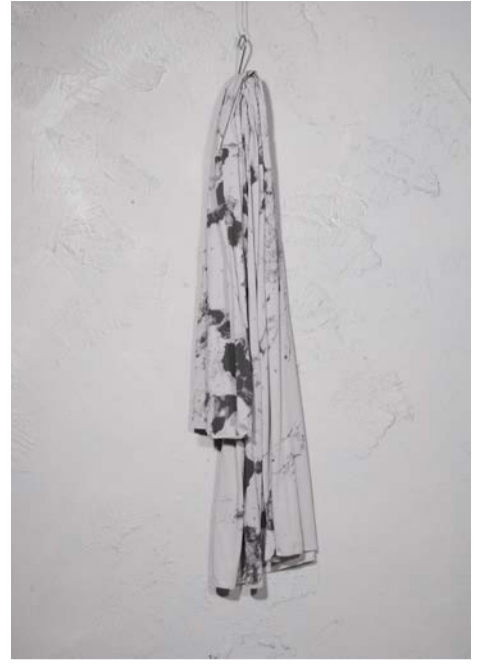

BLACK

KIT

DARK SAND

Group 2.

PRODUCT | INFORMATION

Dress Bebe
95% Cotton 5% Elastan - Placed Print
34-44 / XS - XXL

Pant Becky
95% Cotton 5% Elastan - Placed Print
34-44 / XS - XXL

Top Bree
95% Cotton 5% Elastan - Placed Print
34-44 / XS - XXL

Scarf Carmen
95% Cotton 5% Elastan - Placed Print
O.S

Cardi Splash
95% Cotton 5% Elastan - Placed Print
34-44 / XS - XXL

AVAILABLE COLORS:

KIT

Group 3.

PRODUCT | INFORMATION

Skirt Carmen
100% Cotton - Oil Wash
34-44 / XS - XXL