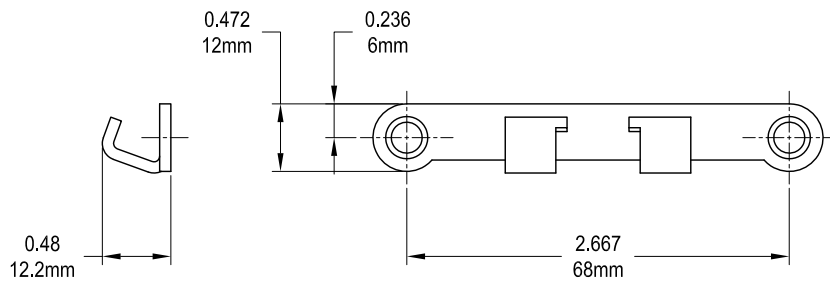

# Giant Case Awning Operator

Product Name	Part Number	"A"
8" Giant Case Awning Operator	132128F-S8	8 "
12" Giant Case Awning Operator	132128F-S12	12 "
16" Giant Case Awning Operator	132128F-S16	16 "
21" Giant Case Awning Operator	132128F-S21	21 "
25" Giant Case Awning Operator	132128F-S25	25 "
8" Giant Case Awning Operator	132128R-S8	8 "
12" Giant Case Awning Operator	132128R-S12	12 "
16" Giant Case Awning Operator	132128R-S16	16 "
21" Giant Case Awning Operator	132128R-S21	21 "
25" Giant Case Awning Operator	132128R-S25	25 "

Sash Hook 19080R1

Sash Hook 19081R1

Small Brass Slider

Large Brass Slider

SST Roller

- "X" = "B"      Stands for Small Brass Slider
- "X" = "LB"    Stands for RollerLarge Brass Slider
- "X" = "S"      Stands for SST Roller

Profile Cut Out

Product Name	Part Number	"A"
8" Giant Case Awning Operator	132128F-S8-X	8 "
12" Giant Case Awning Operator	132128F-S12-X	12 "
16" Giant Case Awning Operator	132128F-S16-X	16 "
21" Giant Case Awning Operator	132128F-S21-X	21 "
24" Giant Case Awning Operator	132128F-S24-X	24 "
25" Giant Case Awning Operator	132128F-S25-X	25 "
8" Giant Case Awning Operator	132128R-S8-X	8 "
12" Giant Case Awning Operator	132128R-S12-X	12 "
16" Giant Case Awning Operator	132128R-S16-X	16 "
21" Giant Case Awning Operator	132128R-S21-X	21 "
24" Giant Case Awning Operator	132128R-S24-X	24 "
25" Giant Case Awning Operator	132128R-S25-X	25 "

## Track

Single Arm Operator Track 2 holes			
Part Number	"A"	"B"	Material
70055	13.75"	13.12"	SST
70056	17.795"	17.165"	SST