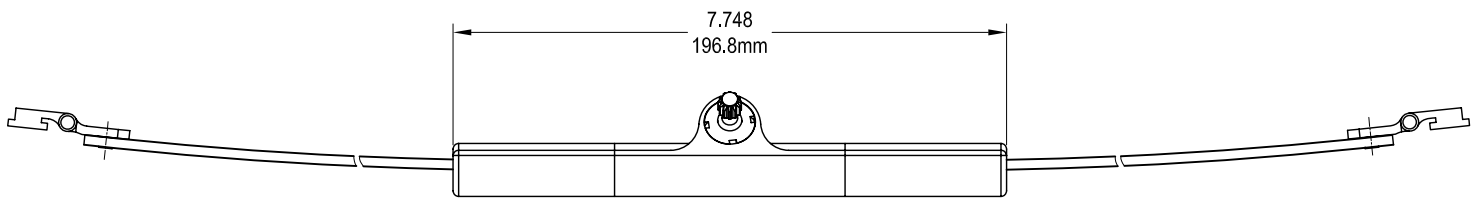

# Giant Case Awning Operator

Product Name	Part Number	"A"
8" Giant Case Awning Operator	132128F-S8	8 "
12" Giant Case Awning Operator	132128F-S12	12 "
16" Giant Case Awning Operator	132128F-S16	16 "
21" Giant Case Awning Operator	132128F-S21	21 "
25" Giant Case Awning Operator	132128F-S25	25 "
8" Giant Case Awning Operator	132128R-S8	8 "
12" Giant Case Awning Operator	132128R-S12	12 "
16" Giant Case Awning Operator	132128R-S16	16 "
21" Giant Case Awning Operator	132128R-S21	21 "
25" Giant Case Awning Operator	132128R-S25	25 "

Sash Hook 19080R1

Sash Hook 19081R1

Small Brass Slider

Large Brass Slider

SST Roller

- "X" = "B"      Stands for Small Brass Slider
- "X" = "LB"    Stands for RollerLarge Brass Slider
- "X" = "S"      Stands for SST Roller

Profile Cut Out

Product Name	Part Number	"A"
8" Giant Case Awning Operator	132128F-S8-X	8 "
12" Giant Case Awning Operator	132128F-S12-X	12 "
16" Giant Case Awning Operator	132128F-S16-X	16 "
21" Giant Case Awning Operator	132128F-S21-X	21 "
24" Giant Case Awning Operator	132128F-S24-X	24 "
25" Giant Case Awning Operator	132128F-S25-X	25 "
8" Giant Case Awning Operator	132128R-S8-X	8 "
12" Giant Case Awning Operator	132128R-S12-X	12 "
16" Giant Case Awning Operator	132128R-S16-X	16 "
21" Giant Case Awning Operator	132128R-S21-X	21 "
24" Giant Case Awning Operator	132128R-S24-X	24 "
25" Giant Case Awning Operator	132128R-S25-X	25 "

## Track

Single Arm Operator Track 2 holes			
Part Number	"A"	"B"	Material
70055	13.75"	13.12"	SST
70056	17.795"	17.165"	SST