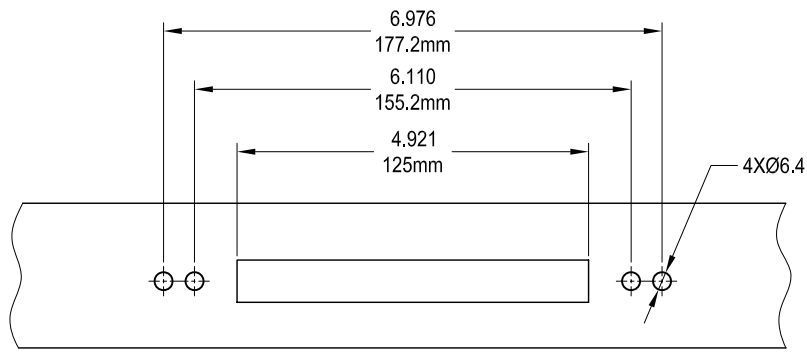

# Giant Case Awning Operator

Product Name	Part Number	"A"
8" Giant Case Awning Operator	132128F-S8	8 "
12" Giant Case Awning Operator	132128F-S12	12 "
16" Giant Case Awning Operator	132128F-S16	16 "
21" Giant Case Awning Operator	132128F-S21	21 "
25" Giant Case Awning Operator	132128F-S25	25 "
8" Giant Case Awning Operator	132128R-S8	8 "
12" Giant Case Awning Operator	132128R-S12	12 "
16" Giant Case Awning Operator	132128R-S16	16 "
21" Giant Case Awning Operator	132128R-S21	21 "
25" Giant Case Awning Operator	132128R-S25	25 "

Sash Hook 19080R1

Sash Hook 19081R1

Small Brass Slider

Large Brass Slider

SST Roller

- "X" = "B"      Stands for Small Brass Slider
- "X" = "LB"    Stands for RollerLarge Brass Slider
- "X" = "S"      Stands for SST Roller

Profile Cut Out

Product Name	Part Number	"A"
8" Giant Case Awning Operator	132128F-S8-X	8 "
12" Giant Case Awning Operator	132128F-S12-X	12 "
16" Giant Case Awning Operator	132128F-S16-X	16 "
21" Giant Case Awning Operator	132128F-S21-X	21 "
24" Giant Case Awning Operator	132128F-S24-X	24 "
25" Giant Case Awning Operator	132128F-S25-X	25 "
8" Giant Case Awning Operator	132128R-S8-X	8 "
12" Giant Case Awning Operator	132128R-S12-X	12 "
16" Giant Case Awning Operator	132128R-S16-X	16 "
21" Giant Case Awning Operator	132128R-S21-X	21 "
24" Giant Case Awning Operator	132128R-S24-X	24 "
25" Giant Case Awning Operator	132128R-S25-X	25 "

## Track

Single Arm Operator Track 2 holes			
Part Number	"A"	"B"	Material
70055	13.75"	13.12"	SST
70056	17.795"	17.165"	SST