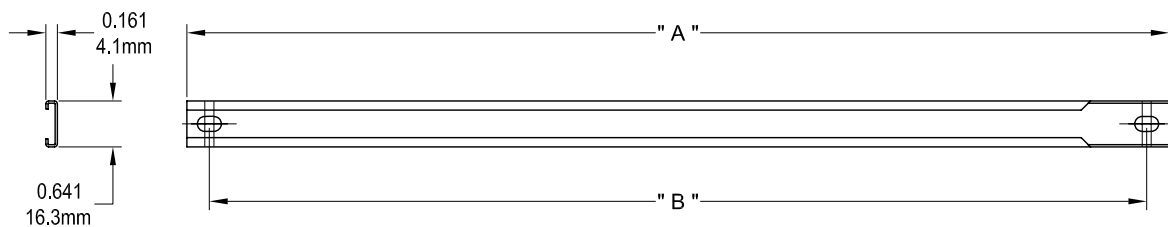

# Giant Case Awning Operator

Product Name	Part Number	"A"
8" Giant Case Awning Operator	132128F-S8	8 "
12" Giant Case Awning Operator	132128F-S12	12 "
16" Giant Case Awning Operator	132128F-S16	16 "
21" Giant Case Awning Operator	132128F-S21	21 "
25" Giant Case Awning Operator	132128F-S25	25 "
8" Giant Case Awning Operator	132128R-S8	8 "
12" Giant Case Awning Operator	132128R-S12	12 "
16" Giant Case Awning Operator	132128R-S16	16 "
21" Giant Case Awning Operator	132128R-S21	21 "
25" Giant Case Awning Operator	132128R-S25	25 "

Sash Hook 19080R1

Sash Hook 19081R1

Small Brass Slider

Large Brass Slider

SST Roller

- "X" = "B"      Stands for Small Brass Slider
- "X" = "LB"    Stands for RollerLarge Brass Slider
- "X" = "S"      Stands for SST Roller

Profile Cut Out

Product Name	Part Number	"A"
8" Giant Case Awning Operator	132128F-S8-X	8 "
12" Giant Case Awning Operator	132128F-S12-X	12 "
16" Giant Case Awning Operator	132128F-S16-X	16 "
21" Giant Case Awning Operator	132128F-S21-X	21 "
24" Giant Case Awning Operator	132128F-S24-X	24 "
25" Giant Case Awning Operator	132128F-S25-X	25 "
8" Giant Case Awning Operator	132128R-S8-X	8 "
12" Giant Case Awning Operator	132128R-S12-X	12 "
16" Giant Case Awning Operator	132128R-S16-X	16 "
21" Giant Case Awning Operator	132128R-S21-X	21 "
24" Giant Case Awning Operator	132128R-S24-X	24 "
25" Giant Case Awning Operator	132128R-S25-X	25 "

## Track

Single Arm Operator Track 2 holes			
Part Number	"A"	"B"	Material
70055	13.75"	13.12"	SST
70056	17.795"	17.165"	SST