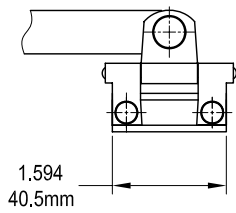

# Giant Case Awning Operator

Product Name	Part Number	"A"
8" Giant Case Awning Operator	132128F-S8	8 "
12" Giant Case Awning Operator	132128F-S12	12 "
16" Giant Case Awning Operator	132128F-S16	16 "
21" Giant Case Awning Operator	132128F-S21	21 "
25" Giant Case Awning Operator	132128F-S25	25 "
8" Giant Case Awning Operator	132128R-S8	8 "
12" Giant Case Awning Operator	132128R-S12	12 "
16" Giant Case Awning Operator	132128R-S16	16 "
21" Giant Case Awning Operator	132128R-S21	21 "
25" Giant Case Awning Operator	132128R-S25	25 "

Sash Hook 19080R1

Sash Hook 19081R1

Small Brass Slider

Large Brass Slider

SST Roller

- "X" = "B"      Stands for Small Brass Slider
- "X" = "LB"    Stands for RollerLarge Brass Slider
- "X" = "S"      Stands for SST Roller

Profile Cut Out

Product Name	Part Number	"A"
8" Giant Case Awning Operator	132128F-S8-X	8 "
12" Giant Case Awning Operator	132128F-S12-X	12 "
16" Giant Case Awning Operator	132128F-S16-X	16 "
21" Giant Case Awning Operator	132128F-S21-X	21 "
24" Giant Case Awning Operator	132128F-S24-X	24 "
25" Giant Case Awning Operator	132128F-S25-X	25 "
8" Giant Case Awning Operator	132128R-S8-X	8 "
12" Giant Case Awning Operator	132128R-S12-X	12 "
16" Giant Case Awning Operator	132128R-S16-X	16 "
21" Giant Case Awning Operator	132128R-S21-X	21 "
24" Giant Case Awning Operator	132128R-S24-X	24 "
25" Giant Case Awning Operator	132128R-S25-X	25 "

## Track

Single Arm Operator Track 2 holes			
Part Number	"A"	"B"	Material
70055	13.75"	13.12"	SST
70056	17.795"	17.165"	SST