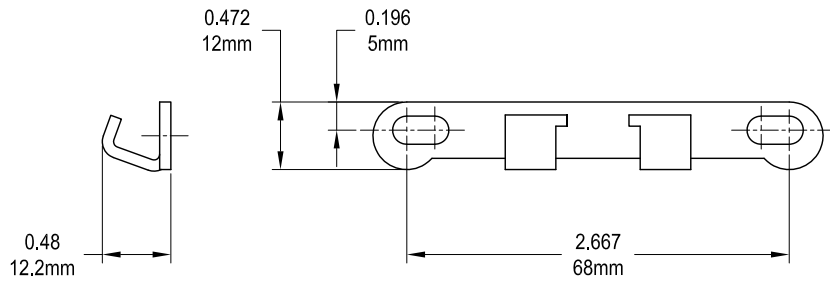

# Giant Case Awning Operator

Product Name	Part Number	"A"
8" Giant Case Awning Operator	132128F-S8	8 "
12" Giant Case Awning Operator	132128F-S12	12 "
16" Giant Case Awning Operator	132128F-S16	16 "
21" Giant Case Awning Operator	132128F-S21	21 "
25" Giant Case Awning Operator	132128F-S25	25 "
8" Giant Case Awning Operator	132128R-S8	8 "
12" Giant Case Awning Operator	132128R-S12	12 "
16" Giant Case Awning Operator	132128R-S16	16 "
21" Giant Case Awning Operator	132128R-S21	21 "
25" Giant Case Awning Operator	132128R-S25	25 "

Sash Hook 19080R1

Sash Hook 19081R1

Small Brass Slider

Large Brass Slider

SST Roller

- "X" = "B"      Stands for Small Brass Slider
- "X" = "LB"    Stands for RollerLarge Brass Slider
- "X" = "S"      Stands for SST Roller

Profile Cut Out

Product Name	Part Number	"A"
8" Giant Case Awning Operator	132128F-S8-X	8 "
12" Giant Case Awning Operator	132128F-S12-X	12 "
16" Giant Case Awning Operator	132128F-S16-X	16 "
21" Giant Case Awning Operator	132128F-S21-X	21 "
24" Giant Case Awning Operator	132128F-S24-X	24 "
25" Giant Case Awning Operator	132128F-S25-X	25 "
8" Giant Case Awning Operator	132128R-S8-X	8 "
12" Giant Case Awning Operator	132128R-S12-X	12 "
16" Giant Case Awning Operator	132128R-S16-X	16 "
21" Giant Case Awning Operator	132128R-S21-X	21 "
24" Giant Case Awning Operator	132128R-S24-X	24 "
25" Giant Case Awning Operator	132128R-S25-X	25 "

## Track

Single Arm Operator Track 2 holes			
Part Number	"A"	"B"	Material
70055	13.75"	13.12"	SST
70056	17.795"	17.165"	SST