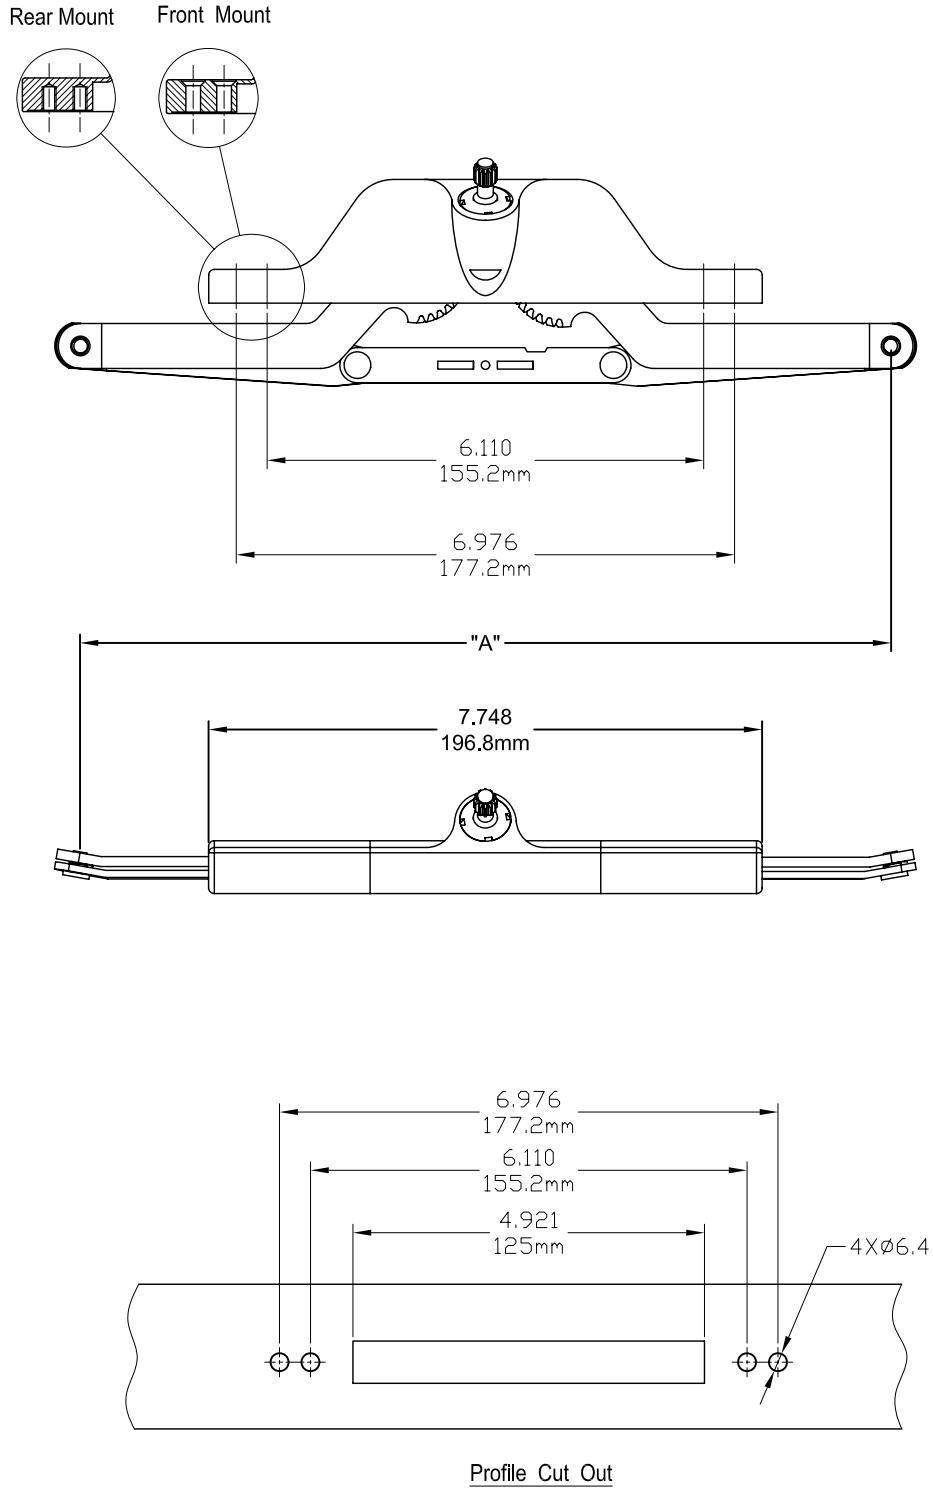

# Giant Case Awning Operator

Product Name	Part Number	"A"
8" Giant Case Awning Operator	132128F-S8	8 "
12" Giant Case Awning Operator	132128F-S12	12 "
16" Giant Case Awning Operator	132128F-S16	16 "
21" Giant Case Awning Operator	132128F-S21	21 "
25" Giant Case Awning Operator	132128F-S25	25 "
8" Giant Case Awning Operator	132128R-S8	8 "
12" Giant Case Awning Operator	132128R-S12	12 "
16" Giant Case Awning Operator	132128R-S16	16 "
21" Giant Case Awning Operator	132128R-S21	21 "
25" Giant Case Awning Operator	132128R-S25	25 "

Sash Hook 19080R1

Sash Hook 19081R1

Small Brass Slider

Large Brass Slider

SST Roller

- "X" = "B"      Stands for Small Brass Slider
- "X" = "LB"    Stands for RollerLarge Brass Slider
- "X" = "S"      Stands for SST Roller

Profile Cut Out

Product Name	Part Number	"A"
8" Giant Case Awning Operator	132128F-S8-X	8 "
12" Giant Case Awning Operator	132128F-S12-X	12 "
16" Giant Case Awning Operator	132128F-S16-X	16 "
21" Giant Case Awning Operator	132128F-S21-X	21 "
24" Giant Case Awning Operator	132128F-S24-X	24 "
25" Giant Case Awning Operator	132128F-S25-X	25 "
8" Giant Case Awning Operator	132128R-S8-X	8 "
12" Giant Case Awning Operator	132128R-S12-X	12 "
16" Giant Case Awning Operator	132128R-S16-X	16 "
21" Giant Case Awning Operator	132128R-S21-X	21 "
24" Giant Case Awning Operator	132128R-S24-X	24 "
25" Giant Case Awning Operator	132128R-S25-X	25 "

## Track

Single Arm Operator Track 2 holes			
Part Number	"A"	"B"	Material
70055	13.75"	13.12"	SST
70056	17.795"	17.165"	SST