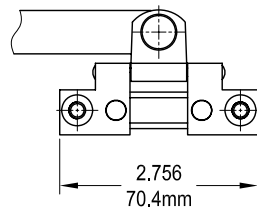

# Giant Case Awning Operator

Product Name	Part Number	"A"
8" Giant Case Awning Operator	132128F-S8	8 "
12" Giant Case Awning Operator	132128F-S12	12 "
16" Giant Case Awning Operator	132128F-S16	16 "
21" Giant Case Awning Operator	132128F-S21	21 "
25" Giant Case Awning Operator	132128F-S25	25 "
8" Giant Case Awning Operator	132128R-S8	8 "
12" Giant Case Awning Operator	132128R-S12	12 "
16" Giant Case Awning Operator	132128R-S16	16 "
21" Giant Case Awning Operator	132128R-S21	21 "
25" Giant Case Awning Operator	132128R-S25	25 "

Sash Hook 19080R1

Sash Hook 19081R1

Small Brass Slider

Large Brass Slider

SST Roller

- "X" = "B"      Stands for Small Brass Slider
- "X" = "LB"    Stands for RollerLarge Brass Slider
- "X" = "S"      Stands for SST Roller

Profile Cut Out

Product Name	Part Number	"A"
8" Giant Case Awning Operator	132128F-S8-X	8 "
12" Giant Case Awning Operator	132128F-S12-X	12 "
16" Giant Case Awning Operator	132128F-S16-X	16 "
21" Giant Case Awning Operator	132128F-S21-X	21 "
24" Giant Case Awning Operator	132128F-S24-X	24 "
25" Giant Case Awning Operator	132128F-S25-X	25 "
8" Giant Case Awning Operator	132128R-S8-X	8 "
12" Giant Case Awning Operator	132128R-S12-X	12 "
16" Giant Case Awning Operator	132128R-S16-X	16 "
21" Giant Case Awning Operator	132128R-S21-X	21 "
24" Giant Case Awning Operator	132128R-S24-X	24 "
25" Giant Case Awning Operator	132128R-S25-X	25 "

## Track

Single Arm Operator Track 2 holes			
Part Number	"A"	"B"	Material
70055	13.75"	13.12"	SST
70056	17.795"	17.165"	SST