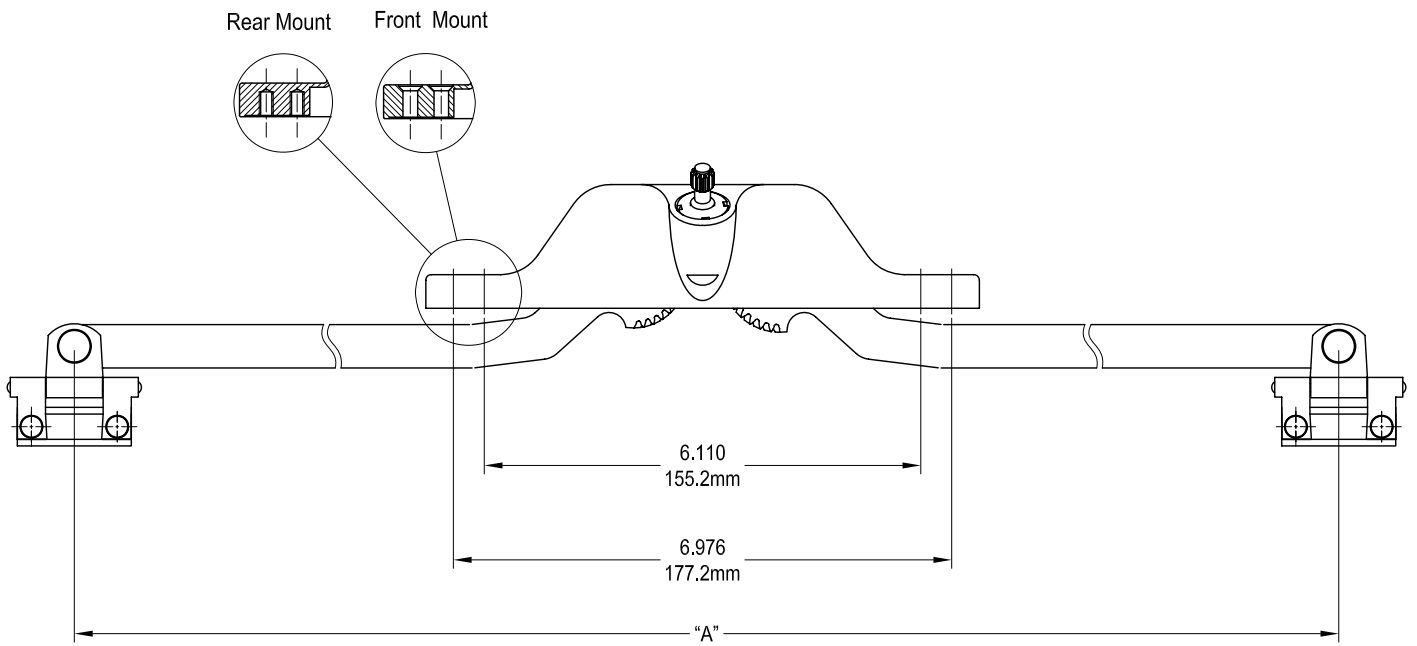

# Giant Case Awning Operator

Product Name	Part Number	"A"
8" Giant Case Awning Operator	132128F-S8	8 "
12" Giant Case Awning Operator	132128F-S12	12 "
16" Giant Case Awning Operator	132128F-S16	16 "
21" Giant Case Awning Operator	132128F-S21	21 "
25" Giant Case Awning Operator	132128F-S25	25 "
8" Giant Case Awning Operator	132128R-S8	8 "
12" Giant Case Awning Operator	132128R-S12	12 "
16" Giant Case Awning Operator	132128R-S16	16 "
21" Giant Case Awning Operator	132128R-S21	21 "
25" Giant Case Awning Operator	132128R-S25	25 "

Sash Hook 19080R1

Sash Hook 19081R1

Small Brass Slider

Large Brass Slider

SST Roller

- "X" = "B"      Stands for Small Brass Slider
- "X" = "LB"    Stands for RollerLarge Brass Slider
- "X" = "S"      Stands for SST Roller

Profile Cut Out

Product Name	Part Number	"A"
8" Giant Case Awning Operator	132128F-S8-X	8 "
12" Giant Case Awning Operator	132128F-S12-X	12 "
16" Giant Case Awning Operator	132128F-S16-X	16 "
21" Giant Case Awning Operator	132128F-S21-X	21 "
24" Giant Case Awning Operator	132128F-S24-X	24 "
25" Giant Case Awning Operator	132128F-S25-X	25 "
8" Giant Case Awning Operator	132128R-S8-X	8 "
12" Giant Case Awning Operator	132128R-S12-X	12 "
16" Giant Case Awning Operator	132128R-S16-X	16 "
21" Giant Case Awning Operator	132128R-S21-X	21 "
24" Giant Case Awning Operator	132128R-S24-X	24 "
25" Giant Case Awning Operator	132128R-S25-X	25 "

## Track

Single Arm Operator Track 2 holes			
Part Number	"A"	"B"	Material
70055	13.75"	13.12"	SST
70056	17.795"	17.165"	SST