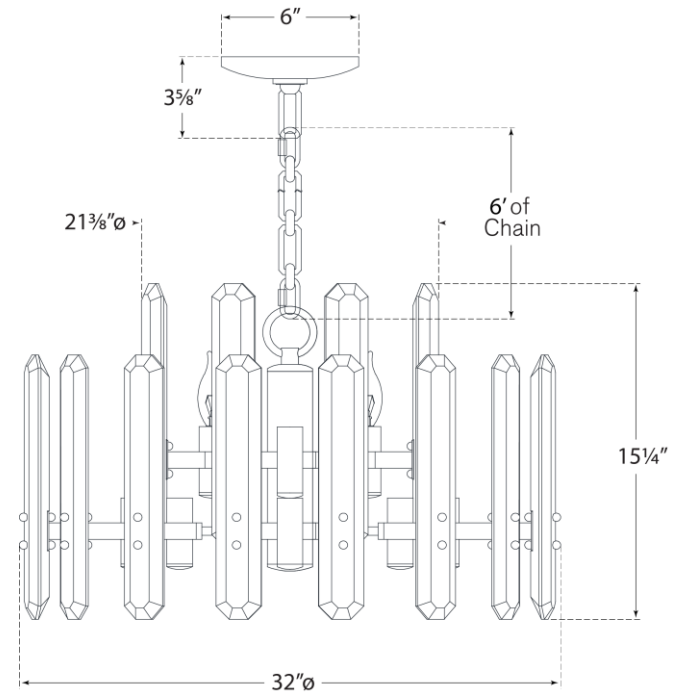

TEAR SHEET

Bonnington Large Chandelier

Item # ARN 5125PN-CG

Designer: AERIN

Height: 15.25"

Width: 32"

Canopy: 6" Octagonal

Finishes: HAB, PN

Trim Options: ALB, CG

Socket: 18 - E12 Candelabra

Wattage: 18 - 40 C11

Weight: 73 Pounds

ARN5125