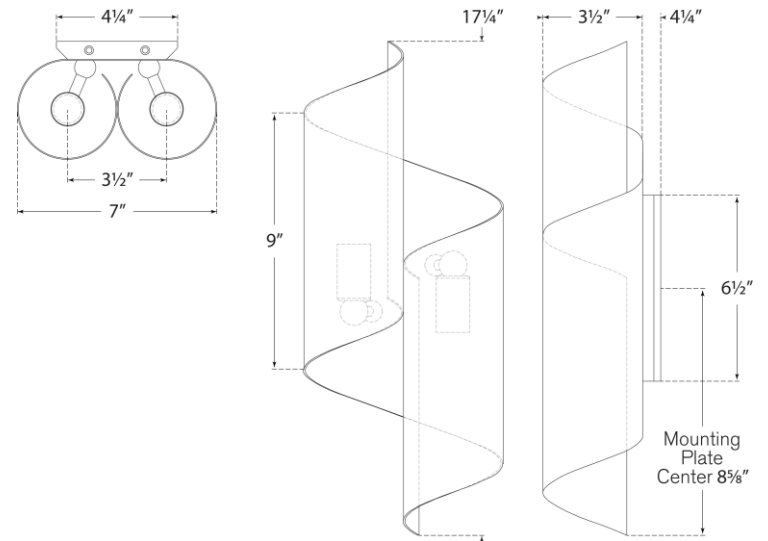

TEAR SHEET

Iva Medium Wrapped Sconce

Item # ARN 2065BZ

Designer: AERIN

Height: 17.25"

Width: 7"

Extension: 4.25"

Backplate: 4.25" x 6.5" Rectangle

Finishes: BZ, HAB, PN

Socket: 2 - E12 Candelabra

Wattage: 2 - 40 T6

Weight: 4 Pounds

TEAR SHEET

Iva Medium Wrapped Sconce

Item # ARN 2065HAB

Designer: AERIN

Height: 17.25"

Width: 7"

Extension: 4.25"

Backplate: 4.25" x 6.5" Rectangle

Finishes: BZ, HAB, PN

Socket: 2 - E12 Candelabra

Wattage: 2 - 40 T6

Weight: 4 Pounds

TEAR SHEET

Iva Medium Wrapped Sconce

Item # ARN 2065PN

Designer: AERIN

Height: 17.25"

Width: 7"

Extension: 4.25"

Backplate: 4.25" x 6.5" Rectangle