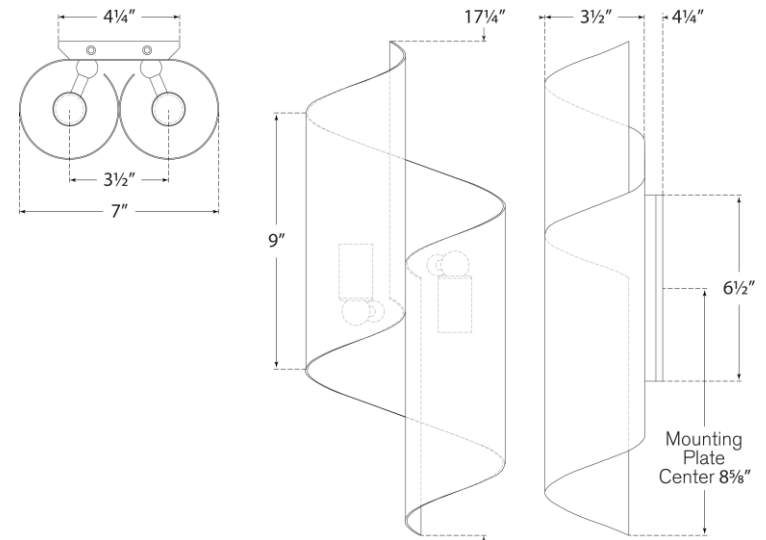

TEAR SHEET

Iva Medium Wrapped Sconce

Item # ARN 2065BZ

Designer: AERIN

Height: 17.25"

Width: 7"

Extension: 4.25"

Backplate: 4.25" x 6.5" Rectangle

Finishes: BZ, HAB, PN

Socket: 2 - E12 Candelabra

Wattage: 2 - 40 T6

Weight: 4 Pounds

TEAR SHEET

Iva Medium Wrapped Sconce

Item # ARN 2065HAB

Designer: AERIN

Height: 17.25"

Width: 7"

Extension: 4.25"

Backplate: 4.25" x 6.5" Rectangle

Finishes: BZ, HAB, PN

Socket: 2 - E12 Candelabra

Wattage: 2 - 40 T6

Weight: 4 Pounds

TEAR SHEET

Iva Medium Wrapped Sconce

Item # ARN 2065PN

Designer: AERIN

Height: 17.25"

Width: 7"

Extension: 4.25"

Backplate: 4.25" x 6.5" Rectangle