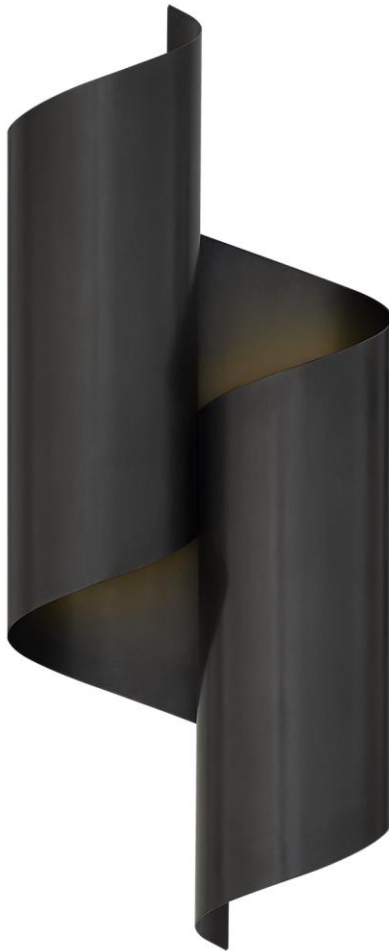

TEAR SHEET

Iva Medium Wrapped Sconce

Item # ARN 2065BZ

Designer: AERIN

Height: 17.25"

Width: 7"

Extension: 4.25"

Backplate: 4.25" x 6.5" Rectangle

Finishes: BZ, HAB, PN

Socket: 2 - E12 Candelabra

Wattage: 2 - 40 T6

Weight: 4 Pounds

TEAR SHEET

Iva Medium Wrapped Sconce

Item # ARN 2065HAB

Designer: AERIN

Height: 17.25"

Width: 7"

Extension: 4.25"

Backplate: 4.25" x 6.5" Rectangle

Finishes: BZ, HAB, PN

Socket: 2 - E12 Candelabra

Wattage: 2 - 40 T6

Weight: 4 Pounds

TEAR SHEET

Iva Medium Wrapped Sconce

Item # ARN 2065PN

Designer: AERIN

Height: 17.25"

Width: 7"

Extension: 4.25"

Backplate: 4.25" x 6.5" Rectangle