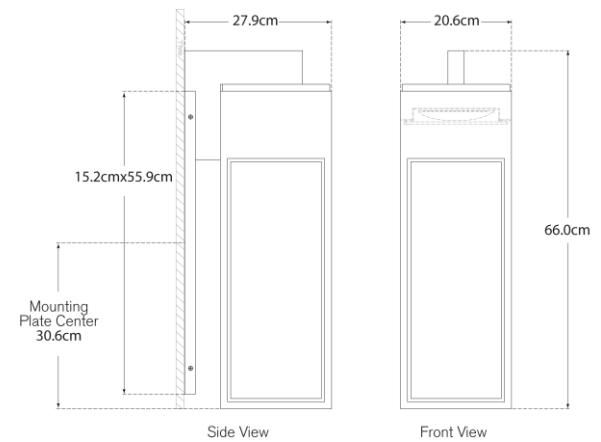

### Irvine Small Bracketed Wall Lantern

Item # CHO 2440BZ-CG-EU

Designer: Chapman & Myers

Height: 27.9cm

Width: 12.7cm

Extension: 17.8cm

Backplate: 12.7cm x 22.9cm Rectangle

Finishes: BZ

## Irvine Large Bracketed Wall Lantern

Item # CHO 2442BZ-CG-EU

Designer: Chapman & Myers

Height: 66cm

Width: 21cm

Extension: 27.9cm

Backplate: 16.5cm x 55.9cm Rectangle

Finishes: BZ

Glass Options: CG

Socket: Dedicated LED

Wattage: 27w (2200lm)

IP Rating: IP44 Class I

## Irvine Medium Bracketed Wall Lantern

Item # CHO 2441BZ-CG-EU

Designer: Chapman & Myers

Height: 45.7cm

Width: 17.1cm

Extension: 22.9cm

Backplate: 17.1cm x 38.1cm Rectangle

Finishes: BZ