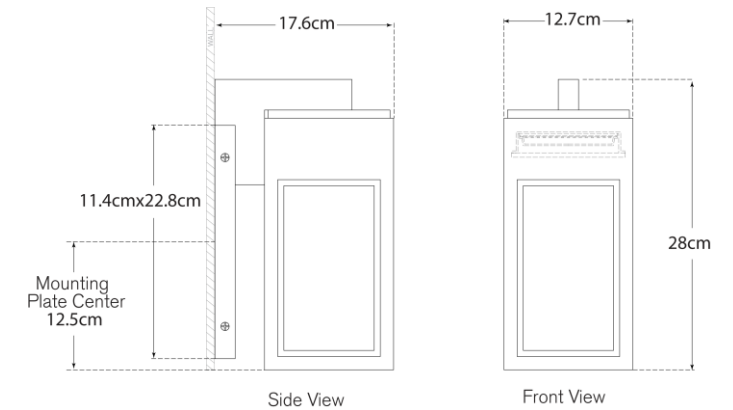

### Irvine Small Bracketed Wall Lantern

Item # CHO 2440BZ-CG-EU

Designer: Chapman & Myers

Height: 27.9cm

Width: 12.7cm

Extension: 17.8cm

Backplate: 12.7cm x 22.9cm Rectangle

Finishes: BZ

Glass Options: CG

Socket: Dedicated LED

Wattage: 12w (1000lm)

IP Rating: IP44 Class I

## Irvine Large Bracketed Wall Lantern

Item # CHO 2442BZ-CG-EU

Designer: Chapman & Myers

Height: 66cm

Width: 21cm

Extension: 27.9cm

Backplate: 16.5cm x 55.9cm Rectangle

Finishes: BZ

## Irvine Medium Bracketed Wall Lantern

Item # CHO 2441BZ-CG-EU

Designer: Chapman & Myers

Height: 45.7cm

Width: 17.1cm

Extension: 22.9cm

Backplate: 17.1cm x 38.1cm Rectangle

Finishes: BZ