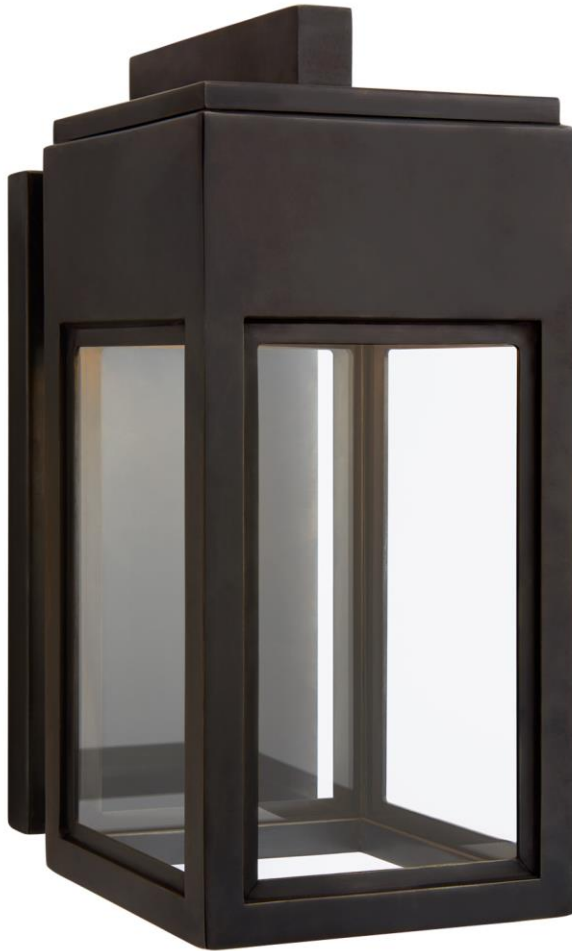

### Irvine Small Bracketed Wall Lantern

Item # CHO 2440BZ-CG-EU

Designer: Chapman & Myers

Height: 27.9cm

Width: 12.7cm

Extension: 17.8cm

Backplate: 12.7cm x 22.9cm Rectangle

Finishes: BZ

Glass Options: CG

Socket: Dedicated LED

Wattage: 12w (1000lm)

IP Rating: IP44 Class I

## Irvine Large Bracketed Wall Lantern

Item # CHO 2442BZ-CG-EU

Designer: Chapman & Myers

Height: 66cm

Width: 21cm

Extension: 27.9cm

Backplate: 16.5cm x 55.9cm Rectangle

Finishes: BZ

Glass Options: CG

Socket: Dedicated LED

Wattage: 27w (2200lm)

IP Rating: IP44 Class I