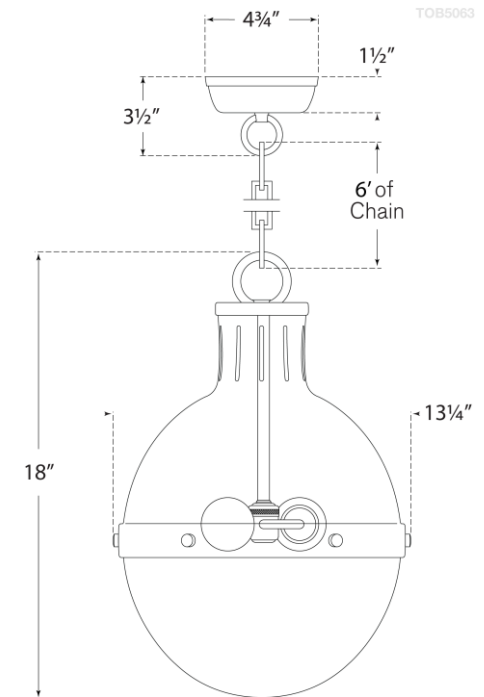

## Hicks Large Pendant

Item # TOB 5063BZ/HAB-WG

Designer: Thomas O'Brien

Height: 18"

Width: 13.25"

Canopy: 4.75" Round

Finishes: AN, BZ/HAB, HAB, PN

Glass Options: WG

Socket: 2 - E26 Keyless

Wattage: 2 - 75 A19

Weight: 11 Pounds

## Hicks Large Pendant

Item # TOB 5063HAB-WG

Designer: Thomas O'Brien

Height: 18"

Width: 13.25"

Canopy: 4.75" Round

Finishes: AN, BZ/HAB, HAB, PN

Glass Options: WG

## Hicks Large Pendant

Item # TOB 5063PN-WG

Designer: Thomas O'Brien

Height: 18"

Width: 13.25"

Canopy: 4.75" Round

Finishes: AN, BZ/HAB, HAB, PN

Glass Options: WG