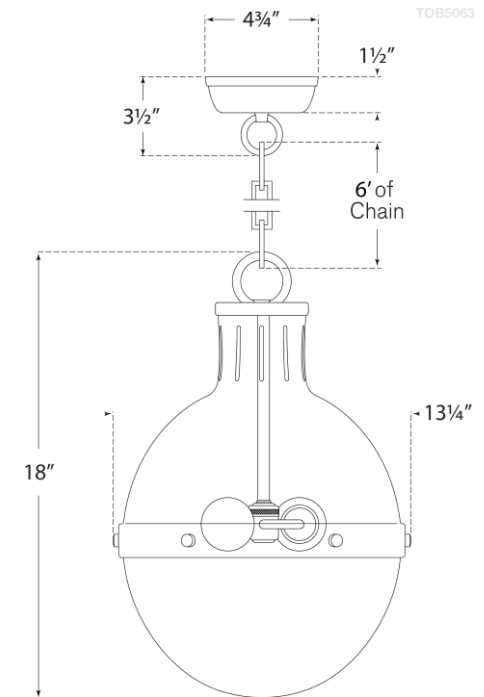

## Hicks Large Pendant

Item # TOB 5063BZ/HAB-WG

Designer: Thomas O'Brien

Height: 18"

Width: 13.25"

Canopy: 4.75" Round

Finishes: AN, BZ/HAB, HAB, PN

Glass Options: WG

## Hicks Large Pendant

Item # TOB 5063HAB-WG

Designer: Thomas O'Brien

Height: 18"

Width: 13.25"

Canopy: 4.75" Round

Finishes: AN, BZ/HAB, HAB, PN

Glass Options: WG

Socket: 2 - E26 Keyless

Wattage: 2 - 75 A19

Weight: 11 Pounds

## Hicks Large Pendant

Item # TOB 5063PN-WG

Designer: Thomas O'Brien

Height: 18"

Width: 13.25"

Canopy: 4.75" Round

Finishes: AN, BZ/HAB, HAB, PN

Glass Options: WG