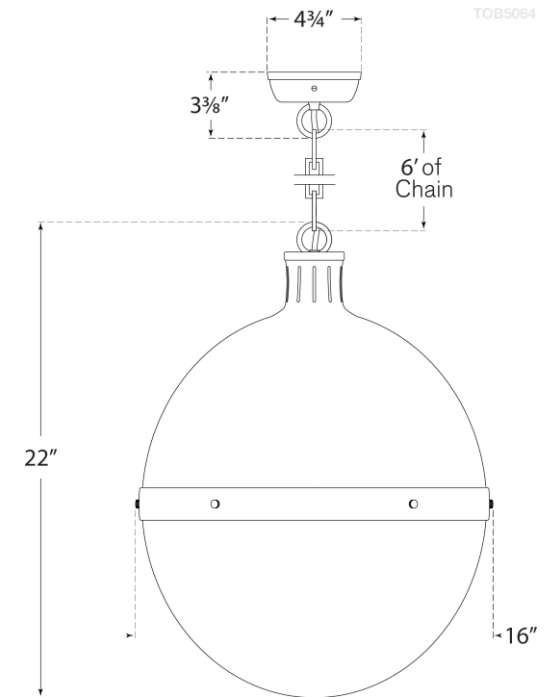

TEAR SHEET

Hicks Extra Large Pendant

Item # TOB 5064BZ/HAB-WG

Designer: Thomas O'Brien

Height: 22"

Width: 16"

Canopy: 4.75" Round

Finishes: AN, BZ/HAB, HAB, PN

Glass Options: WG

Socket: 2 - E26 Keyless

Wattage: 2 - 75 A19

Weight: 16 Pounds

TEAR SHEET

Hicks Extra Large Pendant

Item # TOB 5064HAB-WG

Designer: Thomas O'Brien

Height: 22"

Width: 16"

Canopy: 4.75" Round

Finishes: AN, BZ/HAB, HAB, PN

Glass Options: WG

Socket: 2 - E26 Keyless

Wattage: 2 - 75 A19

Weight: 16 Pounds

TEAR SHEET

Hicks Extra Large Pendant

Item # TOB 5064PN-WG

Designer: Thomas O'Brien

Height: 22"

Width: 16"

Canopy: 4.75" Round

Finishes: AN, BZ/HAB, HAB, PN