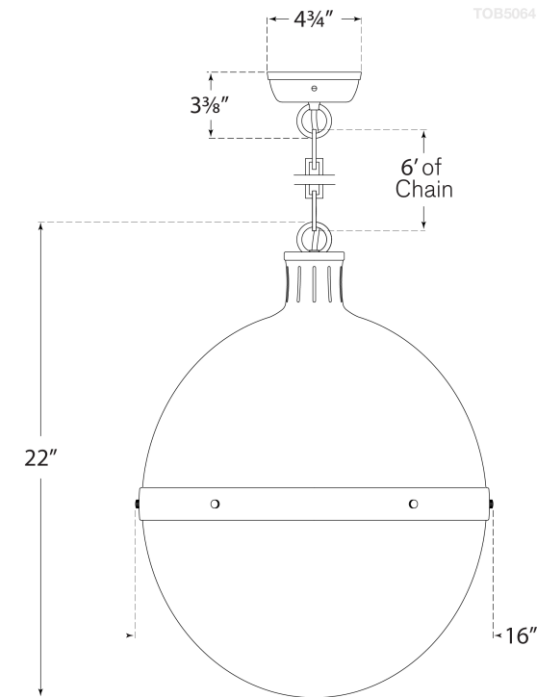

Glass Options: WG

Socket: 2 - E26 Keyless

Wattage: 2 - 75 A19

Weight: 16 Pounds

TEAR SHEET

Hicks Extra Large Pendant

Item # TOB 5064HAB-WG

Designer: Thomas O'Brien

Height: 22"

Width: 16"

Canopy: 4.75" Round

Finishes: AN, BZ/HAB, HAB, PN

Glass Options: WG

Socket: 2 - E26 Keyless

Wattage: 2 - 75 A19

Weight: 16 Pounds

TEAR SHEET

Hicks Extra Large Pendant

Item # TOB 5064PN-WG

Designer: Thomas O'Brien

Height: 22"

Width: 16"

Canopy: 4.75" Round

Finishes: AN, BZ/HAB, HAB, PN

Glass Options: WG

Socket: 2 - E26 Keyless

Wattage: 2 - 75 A19

Weight: 16 Pounds