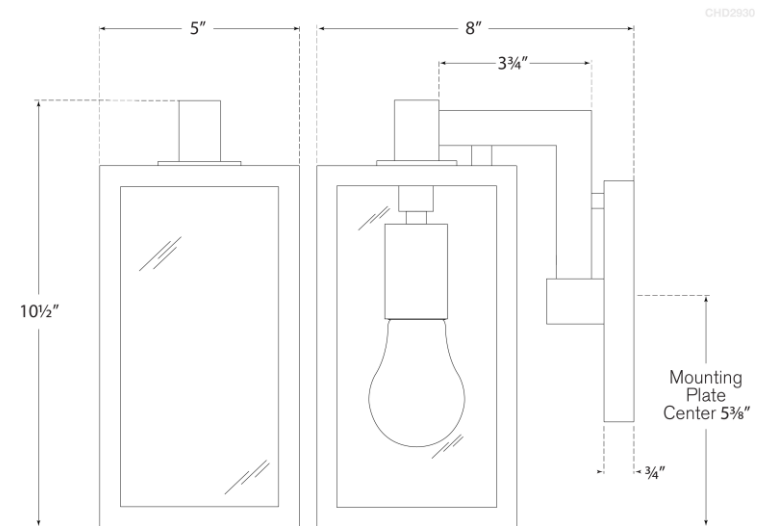

TEAR SHEET

Fresno Framed Short Sconce

Item # CHD 2930AI-CG

Designer: Chapman & Myers

Height: 10.5"

Width: 5"

Extension: 8"

Backplate: 4.25" X 6" Rectangle

Finishes: AI

Glass Options: CG

Socket: E26 Keyless

Wattage: 60 A19

Weight: 4 Pounds

©EFC DESIGNS

TEAR SHEET

Fresno Framed Long Sconce

Item # CHD 2935AI-CG

Designer: Chapman & Myers

Height: 21.75"

Width: 6"

Extension: 9"

Backplate: 4.25" X 12" Rectangle

Finishes: AI

Glass Options: CG

Height: 17.75"

Width: 6"

Extension: 9"

Backplate: 4.25" X 8" Rectangle

Finishes: AI

Glass Options: CG

Socket: E26 Keyless

Wattage: 60 T10