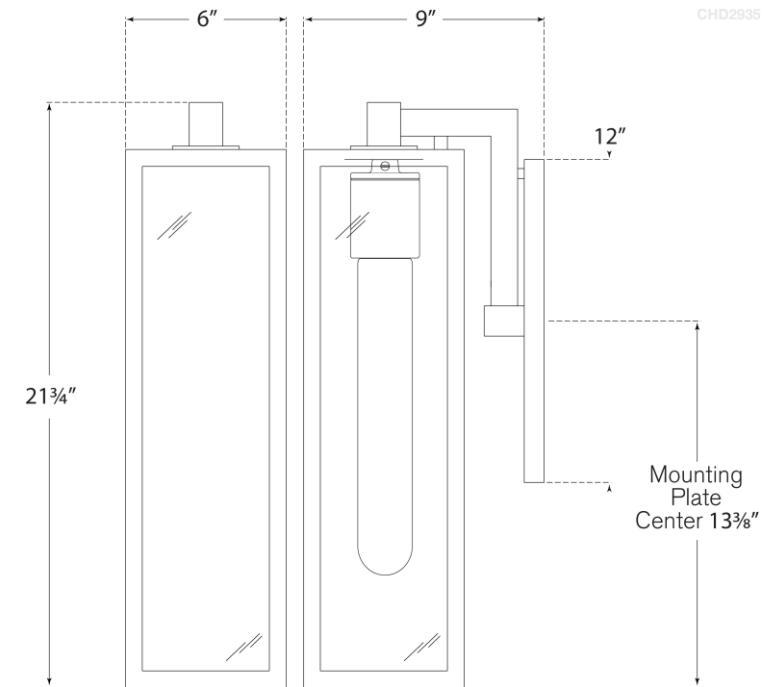

Finishes: AI

Glass Options: CG

Socket: E26 Keyless

Wattage: 60 A19

Weight: 4 Pounds

©EFC DESIGNS

TEAR SHEET

Fresno Framed Long Sconce

Item # CHD 2935AI-CG

Designer: Chapman & Myers

Height: 21.75"

Width: 6"

Extension: 9"

Backplate: 4.25" X 12" Rectangle

Finishes: AI

Glass Options: CG

Socket: E26 Keyless

Wattage: 60 T10

Weight: 10 Pounds

©EFC DESIGNS

TEAR SHEET

Fresno Framed Medium Sconce

Item # CHD 2933AI-CG

Designer: Chapman & Myers

Height: 17.75"

Width: 6"

Extension: 9"

Backplate: 4.25" X 8" Rectangle

Finishes: AI

Glass Options: CG

Socket: E26 Keyless

Wattage: 60 T10