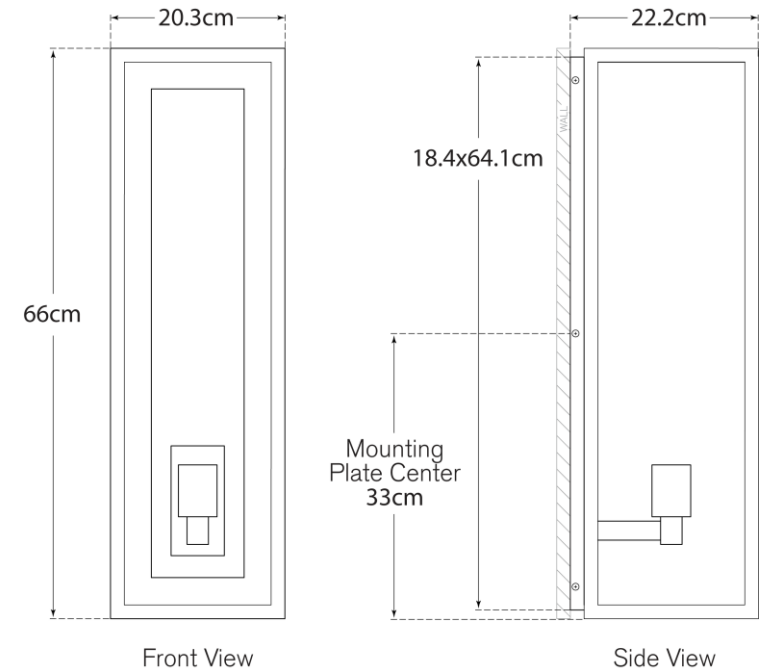

TEAR SHEET

Fresno Medium 3/4 Wall Lantern

Item # CHO 2931AI-CG-EU

Designer: Chapman & Myers

Height: 40.6cm

Width: 15.2cm

Extension: 17.1cm

Backplate: 12.7cm x 38.1cm Rectangle

Designer: Chapman & Myers

Height: 66cm

Width: 20.3cm

Extension: 22.2cm

Backplate: 17.8cm x 63.5cm Rectangle

Finishes: AI

Glass Options: CG

Socket: E27 Keyless

Wattage: 60 A

IP Rating: IP44 Class I

TEAR SHEET

Fresno Large 3/4 Wall Lantern

Item # CHO 2932AI-CG-EU

Designer: Chapman & Myers

Height: 50.8cm

Width: 17.8cm

Extension: 19.7cm

Backplate: 15.2cm x 48.3cm Rectangle

Finishes: AI

Glass Options: CG

Socket: E27 Keyless

Wattage: 60 A

IP Rating: IP44 Class I