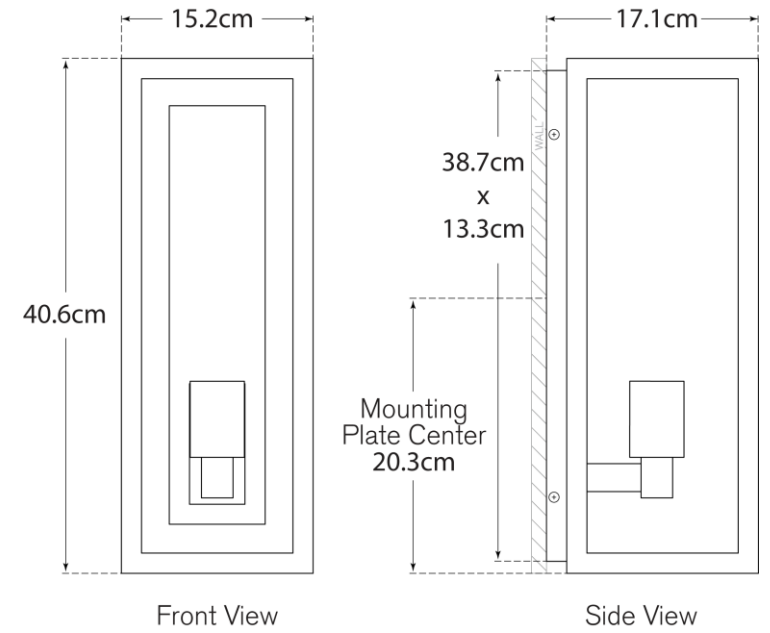

TEAR SHEET

Fresno Medium 3/4 Wall Lantern

Item # CHO 2931AI-CG-EU

Designer: Chapman & Myers

Height: 40.6cm

Width: 15.2cm

Extension: 17.1cm

Backplate: 12.7cm x 38.1cm Rectangle

Finishes: AI

Glass Options: CG

Socket: E27 Keyless

Wattage: 60 A

IP Rating: IP44 Class I