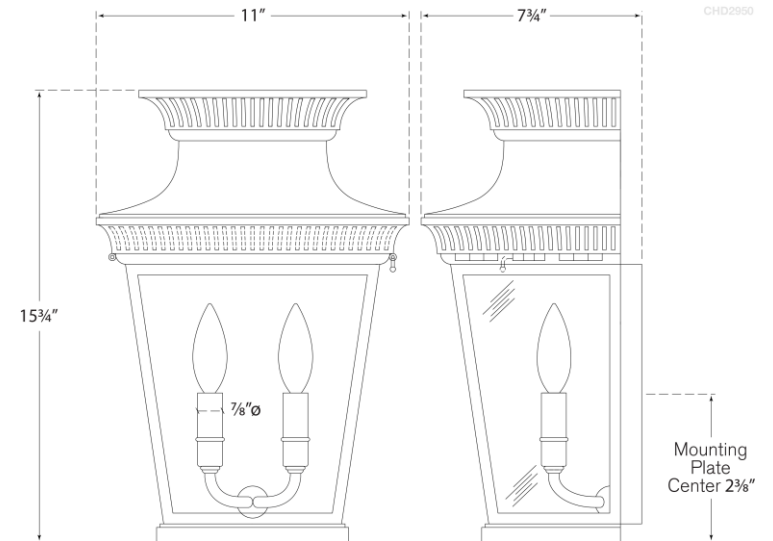

TEAR SHEET

Elsinore Medium 3/4 Wall Lantern

Item # CHD 2950BLK

Designer: Chapman & Myers

Height: 15.75"

Width: 11"

Extension: 7.75"

Backplate: 5.5" x 9.5" Rectangle

Finishes: BLK, OW, WZ

Glass Options: CG

Socket: 2 - E12 Candelabra

Wattage: 2 - 60 C11

Weight: 8 Pounds

Note: Finish Will Weather and Patina in Full Weather | Extreme Conditions May Deteriorate Finish

©EFC DESIGNS

TEAR SHEET

Elsinore Medium 3/4 Wall Lantern

Item # CHD 2950WZ

Designer: Chapman & Myers

Height: 15.75"

Width: 11"

Extension: 7.75"

Backplate: 5.5" x 9.5" Rectangle