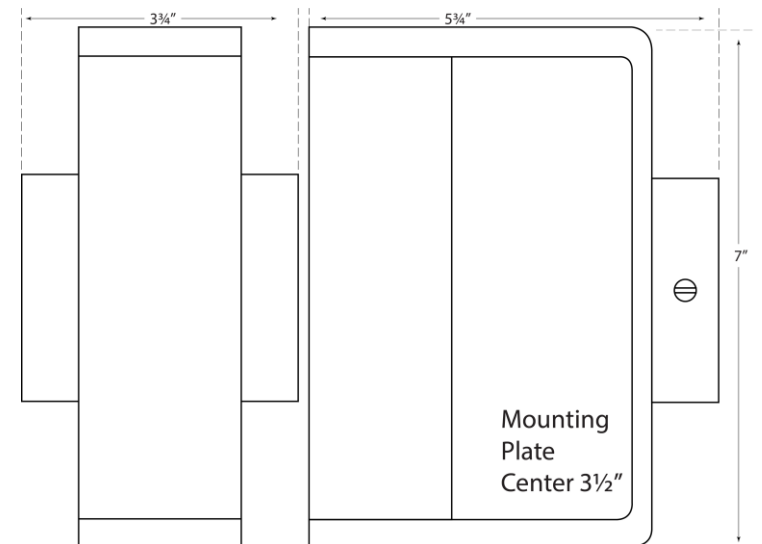

Item # TOB 2020PN

Designer: Thomas O'Brien

Height: 3.75"

Width: 7"

Extension: 5.75"

Backplate: 3" x 3.75" Rectangle

Finishes: BZ, HAB, PN

Shade Treatments: N/A, AB, BZ

Height: 3.75"

Width: 7"

Extension: 5.75"

Backplate: 3" x 3.75" Rectangle

Finishes: BZ, HAB, PN

Shade Treatments: N/A, AB, BZ

Socket: E26 Keyless

Wattage: 40 B11

Weight: 3 Pounds

Note: Requires Smaller Outlet Box

TEAR SHEET

David 7" Art Light

Item # TOB 2020HAB/BZ

Designer: Thomas O'Brien

Height: 3.75"

Width: 7"

Extension: 5.75"

Backplate: 3" x 3.75" Rectangle

Finishes: BZ, HAB, PN

Shade Treatments: N/A, AB, BZ

Socket: E26 Keyless

Wattage: 40 B11

Weight: 3 Pounds

Note: Requires Smaller Outlet Box