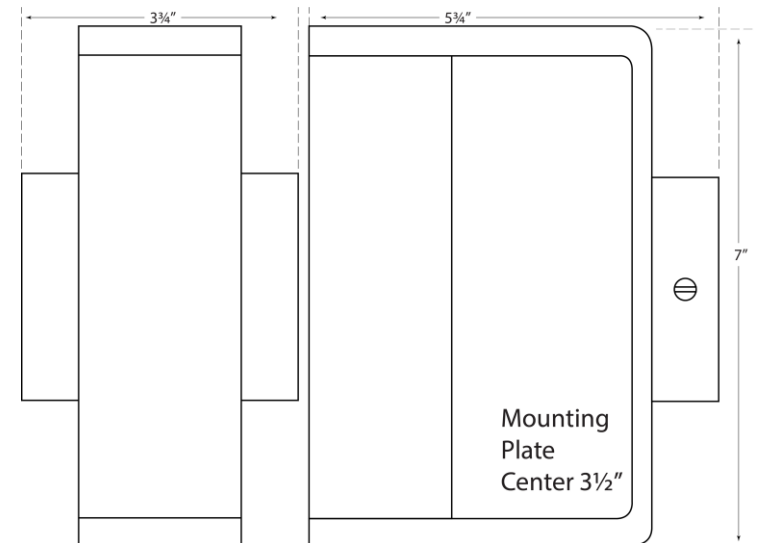

Item # TOB 2020PN

Designer: Thomas O'Brien

Height: 3.75"

Width: 7"

Extension: 5.75"

Backplate: 3" x 3.75" Rectangle

Finishes: BZ, HAB, PN

Shade Treatments: N/A, AB, BZ

Socket: E26 Keyless

Wattage: 40 B11

Weight: 3 Pounds

Note: Requires Smaller Outlet Box

TEAR SHEET

David 7" Art Light

Item # TOB 2020HAB

Designer: Thomas O'Brien

Height: 3.75"

Width: 7"

Extension: 5.75"

Backplate: 3" x 3.75" Rectangle

Finishes: BZ, HAB, PN

Shade Treatments: N/A, AB, BZ

Socket: E26 Keyless

Wattage: 40 B11

Weight: 3 Pounds

Note: Requires Smaller Outlet Box

TEAR SHEET

David 7" Art Light

Item # TOB 2020HAB/BZ

Designer: Thomas O'Brien

Height: 3.75"

Width: 7"