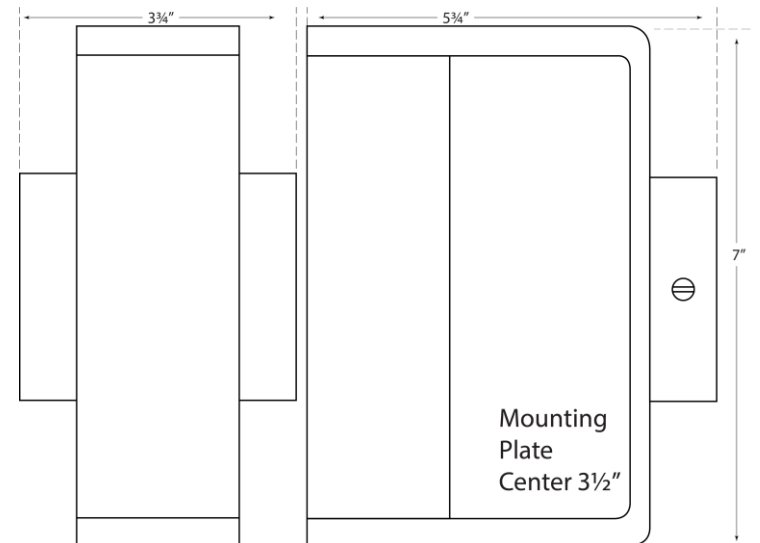

TEAR SHEET

David 7" Art Light

Item # TOB 2020BZ/HAB

Designer: Thomas O'Brien

Height: 3.75"

Width: 7"

Extension: 5.75"

Backplate: 3" x 3.75" Rectangle

Finishes: BZ, HAB, PN

Shade Treatments: N/A, AB, BZ

Socket: E26 Keyless

Wattage: 40 B11

Weight: 3 Pounds

Note: Requires Smaller Outlet Box