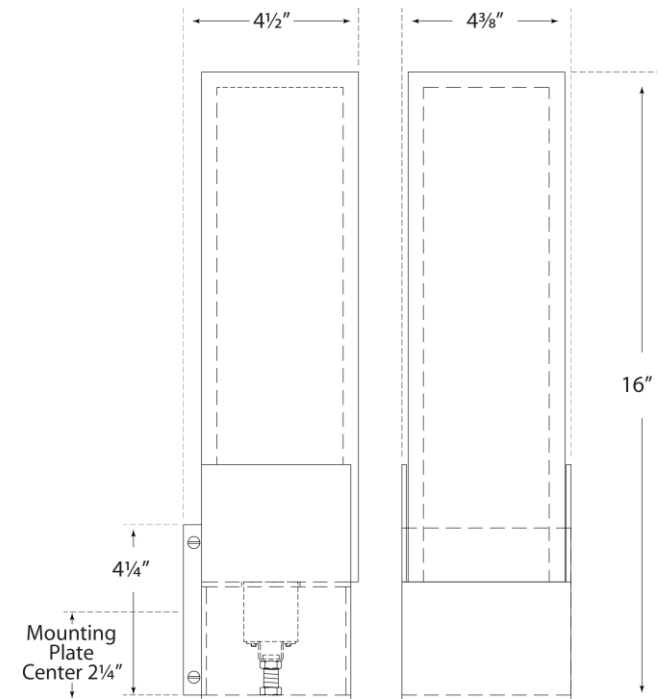

TEAR SHEET

Covet Tall Box Bath Sconce

Item # KW 2112AB-ALB

Designer: Kelly Wearstler

Height: 16"

Width: 4.25"

Extension: 4.5"

Backplate: 4.25" Square

Finishes: AB, BZ, PN

Shade Treatments: ALB

Socket: E26 Keyless

Wattage: 12 LED T10

Weight: 9 Pounds

Note: Requires Smaller Outlet Box

TEAR SHEET

Covet Tall Box Bath Sconce

Item # KW 2112PN-ALB

Designer: Kelly Wearstler

Height: 16"

Width: 4.25"

Extension: 4.5"

Backplate: 4.25" Square

Finishes: AB, BZ, PN

Shade Treatments: ALB

Height: 16"

Width: 4.25"

Extension: 4.5"

Backplate: 4.25" Square

Finishes: AB, BZ, PN

Shade Treatments: ALB

Socket: E26 Keyless

Wattage: 12 LED T10