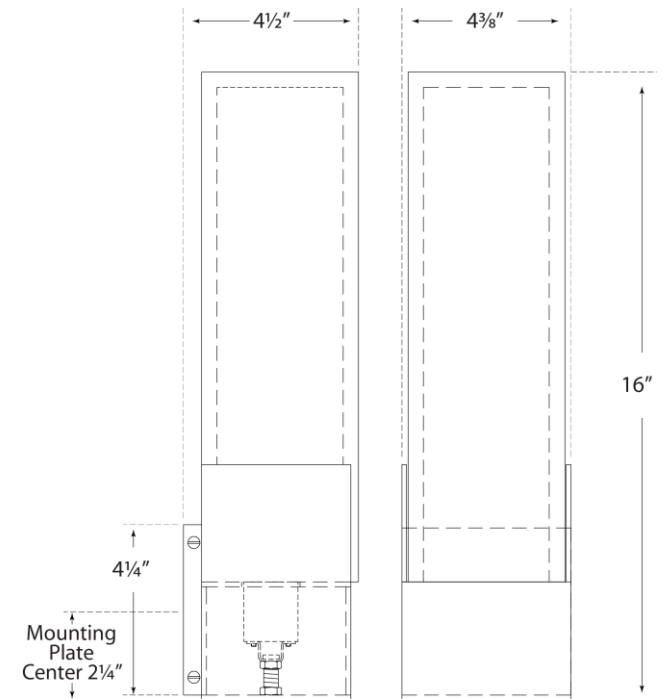

Finishes: AB, BZ, PN

Shade Treatments: ALB

Socket: E26 Keyless

Wattage: 12 LED T10

Weight: 9 Pounds

Note: Requires Smaller Outlet Box

TEAR SHEET

Covet Tall Box Bath Sconce

Item # KW 2112PN-ALB

Designer: Kelly Wearstler

Height: 16"

Width: 4.25"

Extension: 4.5"

Backplate: 4.25" Square

Finishes: AB, BZ, PN

Shade Treatments: ALB

Socket: E26 Keyless

Wattage: 12 LED T10

Weight: 9 Pounds

Note: Requires Smaller Outlet Box

TEAR SHEET

Covet Tall Box Bath Sconce

Item # KW 2112BZ-ALB

Designer: Kelly Wearstler

Height: 16"

Width: 4.25"

Extension: 4.5"

Backplate: 4.25" Square

Finishes: AB, BZ, PN

Shade Treatments: ALB

Socket: E26 Keyless

Wattage: 12 LED T10