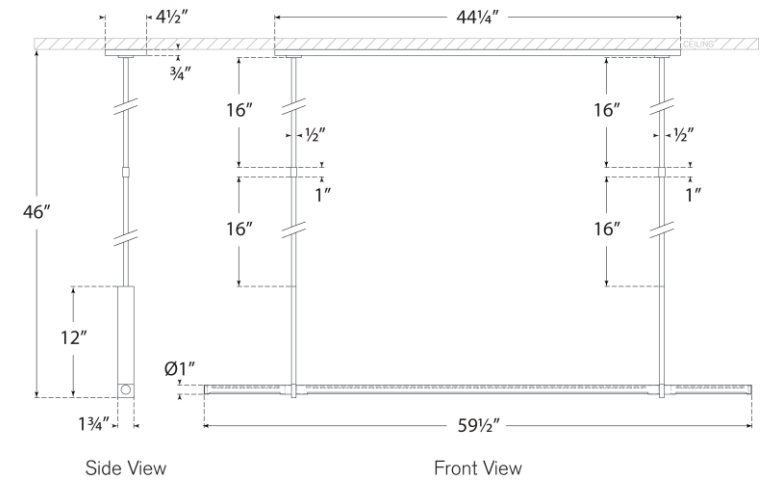

TEAR SHEET

Axis Large Linear Pendant

Item # KW 5730AB

Designer: Kelly Wearstler

O/A Height: 46"

Fixture Height: 12"

Min. Custom Height: 18.25"

Width: 59.5" x 1.75"

Canopy: 4.5" x 44.25" Rectangle

Finishes: AB, BZ, PN

Socket: Dedicated LED

Wattage: 40w (3200lm)

Weight: 20 Pounds

Note: Custom Height Available

TEAR SHEET

Axis Large Linear Pendant

Item # KW 5730BZ

Designer: Kelly Wearstler

O/A Height: 46"

Fixture Height: 12"

Min. Custom Height: 18.25"

Width: 59.5" x 1.75"

Canopy: 4.5" x 44.25" Rectangle

Finishes: AB, BZ, PN

O/A Height: 46"

Fixture Height: 12"

Min. Custom Height: 18.25"

Width: 59.5" x 1.75"

Canopy: 4.5" x 44.25" Rectangle

Finishes: AB, BZ, PN

Socket: Dedicated LED

Wattage: 40w (3200lm)