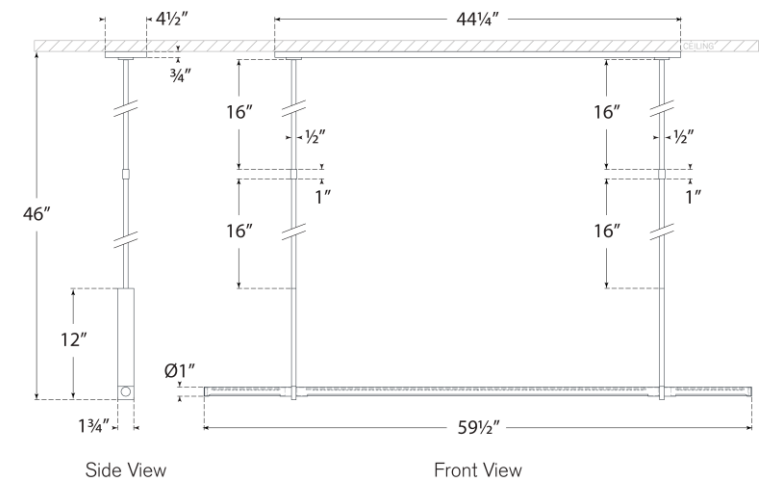

Canopy: 4.5" x 44.25" Rectangle

Finishes: AB, BZ, PN

Socket: Dedicated LED

Wattage: 40w (3200lm)

Weight: 20 Pounds

Note: Custom Height Available

TEAR SHEET

Axis Large Linear Pendant

Item # KW 5730BZ

Designer: Kelly Wearstler

O/A Height: 46"

Fixture Height: 12"

Min. Custom Height: 18.25"

Width: 59.5" x 1.75"

Canopy: 4.5" x 44.25" Rectangle

Finishes: AB, BZ, PN

Socket: Dedicated LED

Wattage: 40w (3200lm)

Weight: 20 Pounds

Note: Custom Height Available

TEAR SHEET

Axis Large Linear Pendant

Item # KW 5730PN

Designer: Kelly Wearstler

O/A Height: 46"

Fixture Height: 12"

Min. Custom Height: 18.25"

Width: 59.5" x 1.75"

Canopy: 4.5" x 44.25" Rectangle

Finishes: AB, BZ, PN

Socket: Dedicated LED

Wattage: 40w (3200lm)