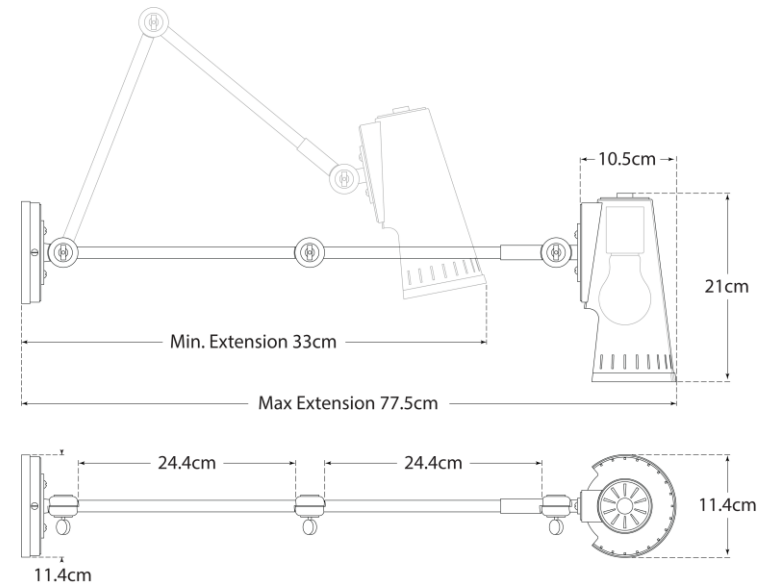

TEAR SHEET

Antonio Adjustable Two Arm Wall Lamp

Item # TOB 2066HAB-AW-EU

Designer: Thomas O'Brien

Height: 21cm

Width: 11.4cm

Extension: 72.4cm

Backplate: 11.4cm Round

Finishes: HAB, PN

Shade Treatments: AW, BLK

Socket: E14 Candelabra

Wattage: 60 B

IP Rating: IP20 Class I