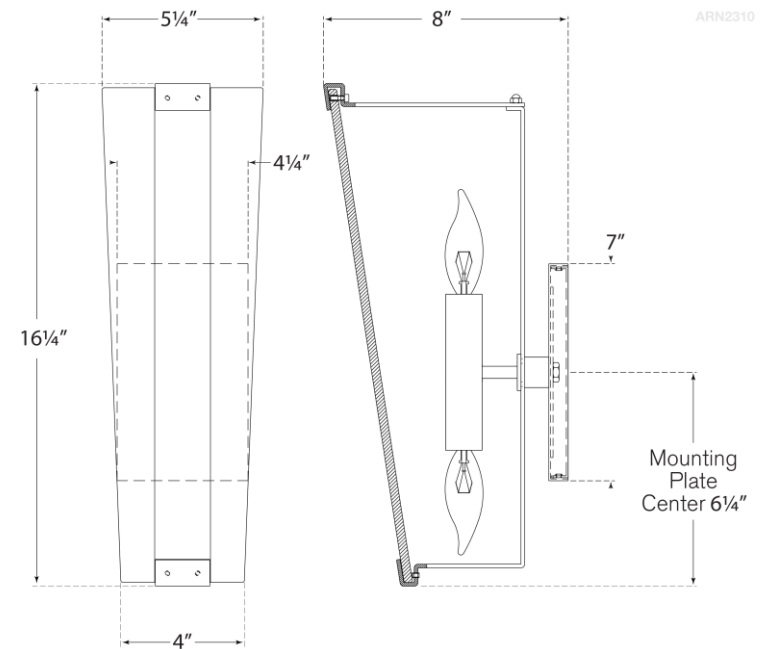

## Alpine Single Sconce

Item # ARN 2310HAB-CG

Designer: AERIN

Height: 16.25"

Width: 5.25"

Extension: 7.75"

Backplate: 4.25" x 7" Rectangle

Finishes: HAB, PN

Glass Options: CG, WG

Socket: 2 - E12 Candelabra

Wattage: 2 - 60 C11

Weight: 7 Pounds

## Alpine Single Sconce

Item # ARN 2310PN-CG

Designer: AERIN

Height: 16.25"

Width: 5.25"

Extension: 7.75"

Backplate: 4.25" x 7" Rectangle

Finishes: HAB, PN