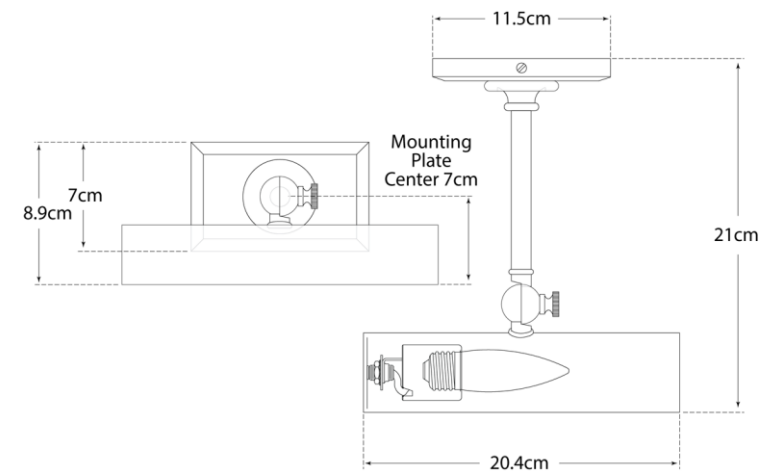

SPEC SHEET

8" Cabinet Maker's Picture Light

Item # SL 2704PN-EU

Designer: Chapman & Myers

Height: 8.9cm

Width: 20.4cm

Extension: 21cm

Backplate: 7cm x 11.5cm Rectangle

Finishes: AN, BZ, HAB, PN

Socket: E14 Candelabra w/ Line Switch

Wattage: 8 LED B

IP Rating: IP20 Class I

Note: Requires Smaller Outlet Box

©EFC DESIGNS

SPEC SHEET

18" Cabinet Maker's Picture Light

Item # SL 2705AN-EU

Designer: Chapman & Myers

Height: 8.9cm

Width: 45.7cm

Extension: 21cm

Backplate: 7cm x 11.4cm Rectangle

Finishes: AN, BZ, HAB, PN

Socket: 2 - E14 Candelabra w/ Line Switch

Wattage: 2 - 8 LED B

IP Rating: IP20 Class I

Note: Requires Smaller Outlet Box

©EFC DESIGNS