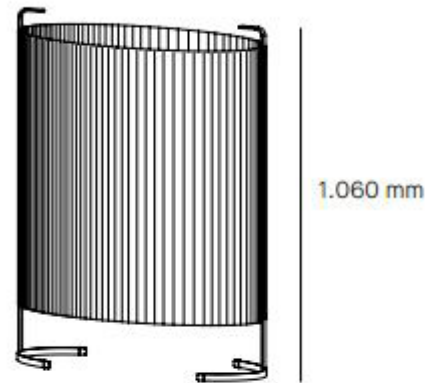

It is available in two sizes that may be combined with each other to generate rhythm.

### TECHNICAL

802 mm

1.060 mm

610 mm

780 mm

### SPECIFICATIONS

Available in 2 sizes:

1060H x 802 W

780H x 610 W

E27 Lamp LED 12W 2700 K

Dimmable

Rated: IP55