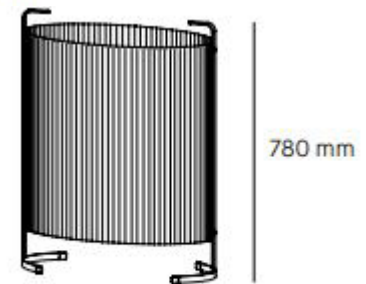

It is available in two sizes that may be combined with each other to generate rhythm.

### TECHNICAL

802 mm

1.060 mm

610 mm

780 mm