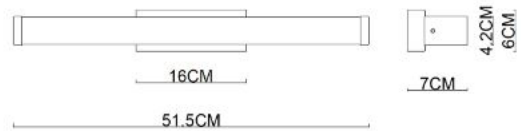

SPECIFICATIONS

515 LED 10 W | IP44
980 lm Lumen | 2700K |

TECHNICAL

MODEL

1851

DESCRIPTION

Fairmont 600 Wall Lamp

TECHNICAL