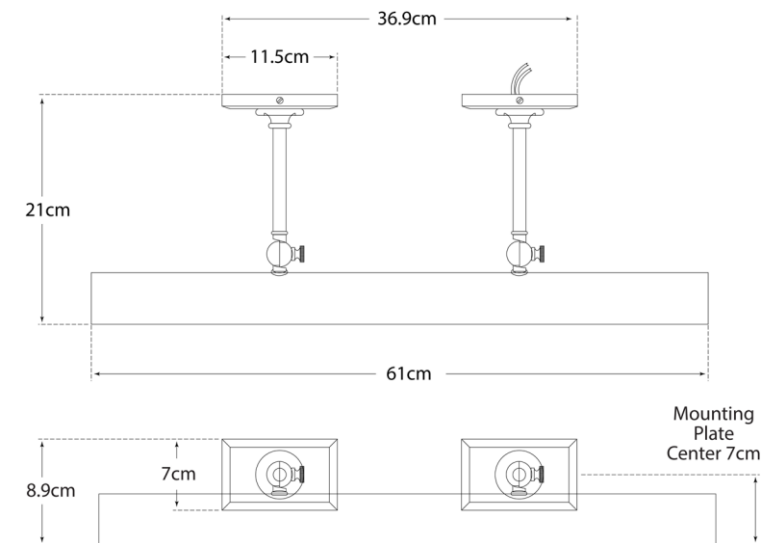

SPEC SHEET

24" Cabinet Maker's Picture Light

Item # SL 2706PN-EU

Designer: Chapman & Myers

Height: 8.9cm

Width: 61cm

Extension: 21cm

Backplate: (2) - 7cm x 11.5cm

Finishes: AN, BZ, HAB, PN

Socket: 2 - E14 Candelabra

Wattage: 2 - 8 LED B

IP Rating: IP20 Class I

Note: Requires Smaller Outlet Box

©EFC DESIGNS

SPEC SHEET

30" Cabinet Maker's Picture Light

Item # SL 2707AN-EU

Designer: Chapman & Myers

Height: 8.9cm

Width: 76.2cm

Extension: 21cm

Backplate: 7cm x 11.4cm Rectangle

Finishes: AN, BZ, HAB, PN

Socket: 4 - E27 Candelabra

Wattage: 4 - 8 LED B

IP Rating: IP20 Class I

Note: Requires Smaller Outlet Box

©EFC DESIGNS